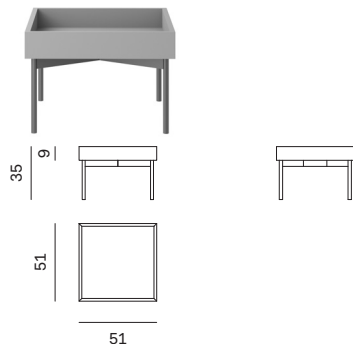

Cube is an open, flexible system made up of tray benches and wall panelling to be accessorized with padded panels, mirrors, drop-down desks, shelves, coat hooks and document pouches.

The various accessories can be combined to create functional configurations for the entry hall or bedroom, with a whole host of finishes to choose from to tailor the end result, including fabrics and imitation leather options for the lined panels.

NOVAMOBILI

PANCHE E BOISERIE CUBE / CUBE BENCH AND WALL PANELLING

PANCA VASSOIO CUBE CON 1 VASSOIO L. 51

CUBE TRAY BENCH WITH 1 TRAY W 51

Larghezza Width	Profondità Depth	Altezza Height	Peso Weight
<u>51 cm</u>	<u>51 cm</u>	<u>35 cm</u>	<u>9 kg</u>

PANCA VASSOIO CUBE CON 1 VASSOIO L. 102

CUBE TRAY BENCH WITH 1 TRAY W 102

Larghezza Width	Profondità Depth	Altezza Height	Peso Weight
<u>102 cm</u>	<u>51 cm</u>	<u>35 cm</u>	<u>18 kg</u>

PANCA VASSOIO CUBE CON 2 VASSOI L. 51

CUBE TRAY BENCH WITH 2 TRAYS W 51

Larghezza Width	Profondità Depth	Altezza Height	Peso Weight
<u>102 cm</u>	<u>51 cm</u>	<u>35 cm</u>	<u>19,07 kg</u>

PANCA VASSOIO CUBE CON 1 VASSOIO L. 102 E 1 VASSOIO L. 51