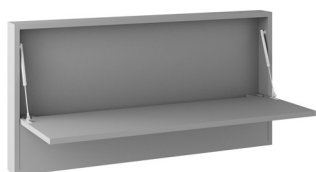

BOISERIE CUBE CON SCRITTOIO A RIBALTA CUBE WALL PANELLING WITH DROP-DOWN DESK