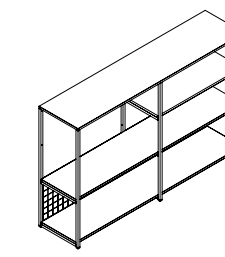

Line System – Composition
Modules L 1660 × P 390 × H 1410 mm
Modules L 840 × P 390 × H 1040 mm
Modules L 1260 × P 390 × H 1040 mm

Ready Lockers – Composition
Units L 360 × P 500 × H 1800 mm

Cuvée – Chair with 4-wheel base
L 700 × P 550 × H 760 mm

Line System – Table
L 1600 × P 800 × H 730 mm

Ready Lockers – Composition
Units L 360 × P 500 × H 1800 mm

Zoey Stool
L 450 × P 350 × H 450 mm

Ready Lockers
L 360
P 500
H 1800 mm

Zoey Stool
L 450
P 350
H 450 mm

Cuvée
L 700
P 550
H 760 mm

Line System
L 1660
P 390
H 1040 mm

Line System - Table
L 1600
P 800
H 730 mm

Dieffebi

A better place
to Work and Live.
All made in Italy.