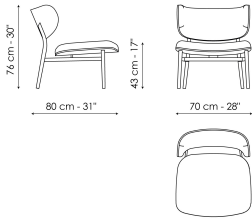

welcoming and contemporary overall image. Discreet and elegant, the Noor lounge armchair contributes to the creation of a comfortable and convivial space, ideal in a living room or study.

Data sheet

Noor lounge
 Width: 82cm
 Depth: 70cm
 Height: 76cm