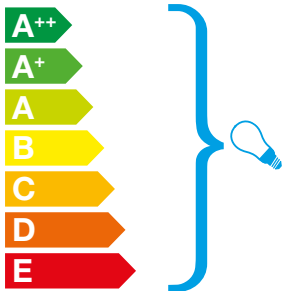

KartellBOURGIE

This luminaire is compatible with bulbs of the energy classes:

874/2012