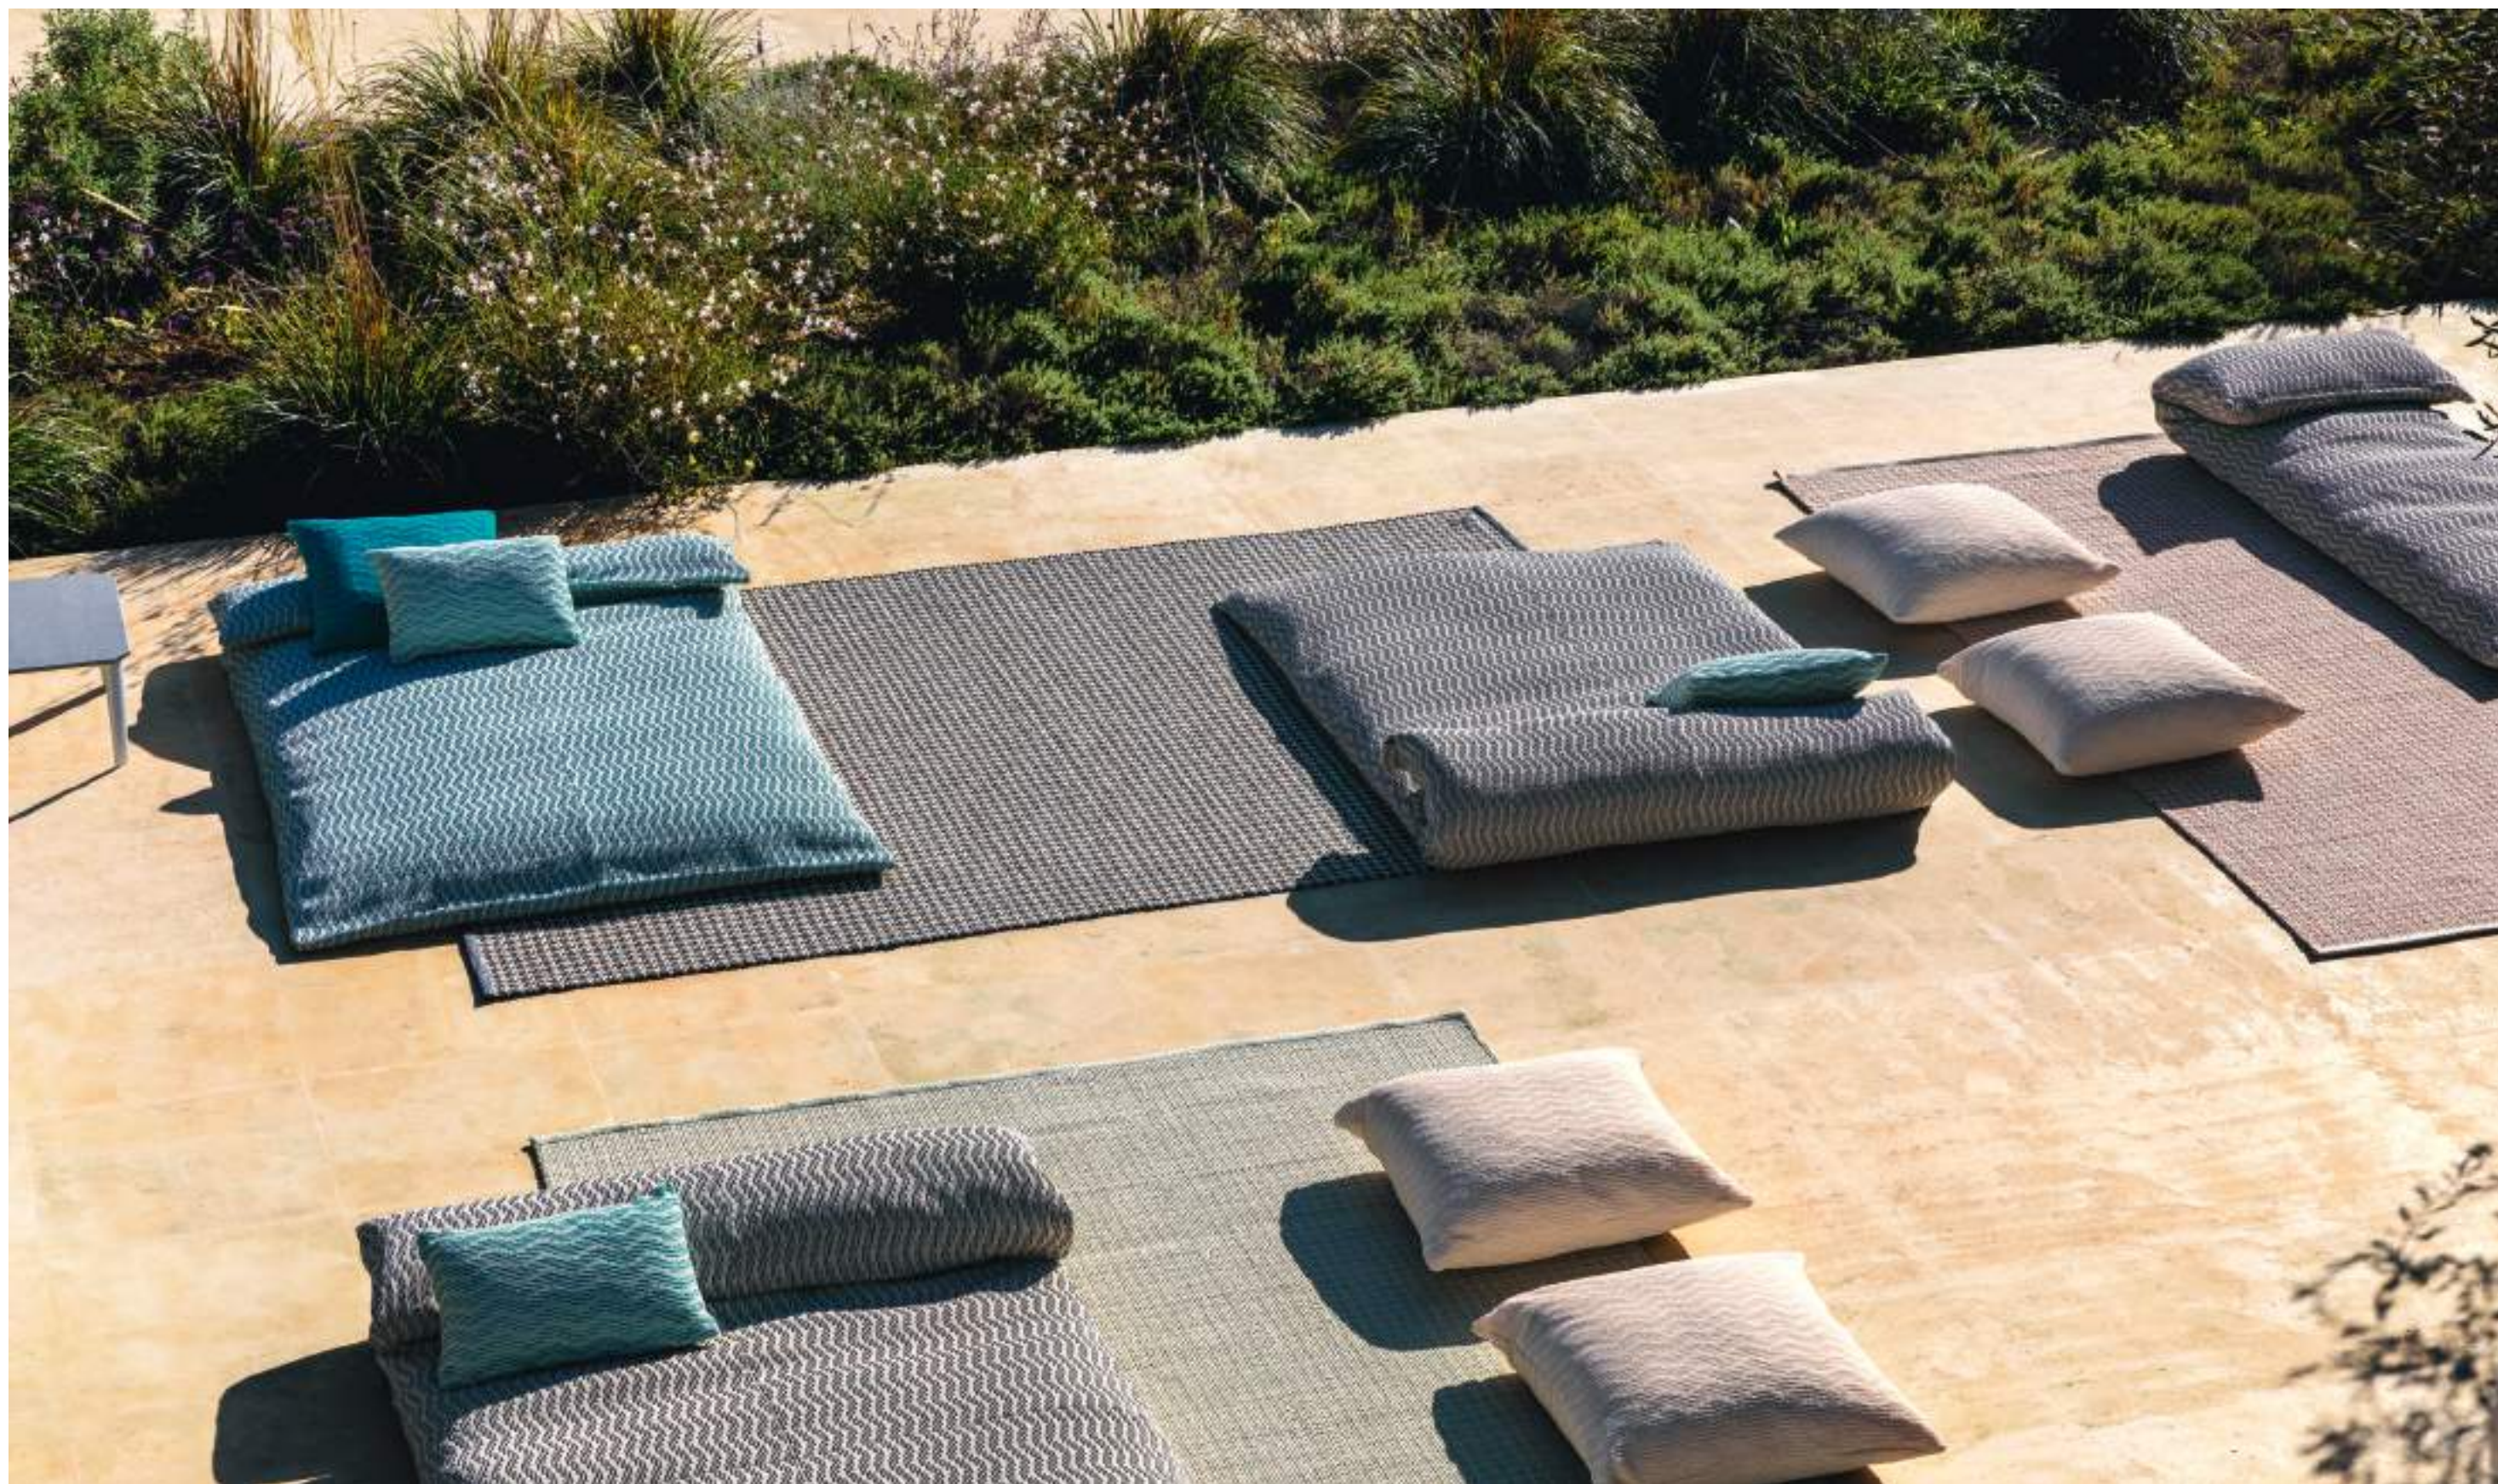

Design by MY YOUR R&D