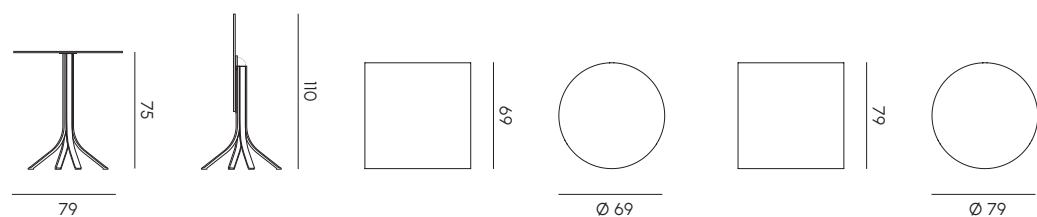

Tavolo contract a 4 razze fisso o reclinabile
Fixed or adjustable 4 spokes contract table