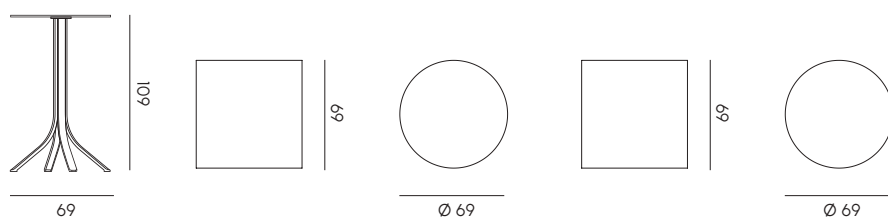

Tavolo contract alto
High contract table