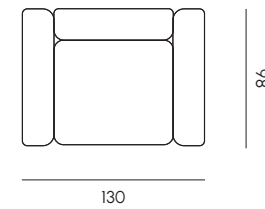

Poltrona
Armchair

Height: 66 / 40 seat

Divano 2 posti
2 seats sofa

Height: 66 / 40 seat

Divano 3 posti
3 seats sofa

Height: cm 66 / 40 seat

Divano 3 posti con allunga
2 seats sofa with extension

Height: cm 66 / 40 seat