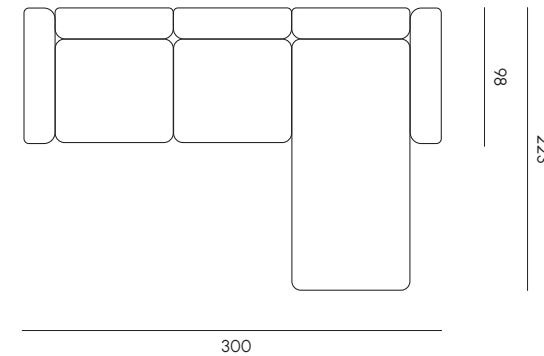

Divano 2 posti con chaise longue
2 seats sofa with chaise longue

Height: cm 66 / 40 seat