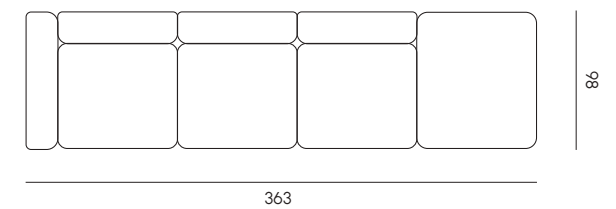

Poltrona
Armchair

Height: 66 / 40 seat

Divano 2 posti
2 seats sofa

Height: 66 / 40 seat

Divano 3 posti
3 seats sofa

Height: cm 66 / 40 seat

Divano 3 posti con allunga
2 seats sofa with extension

Height: cm 66 / 40 seat