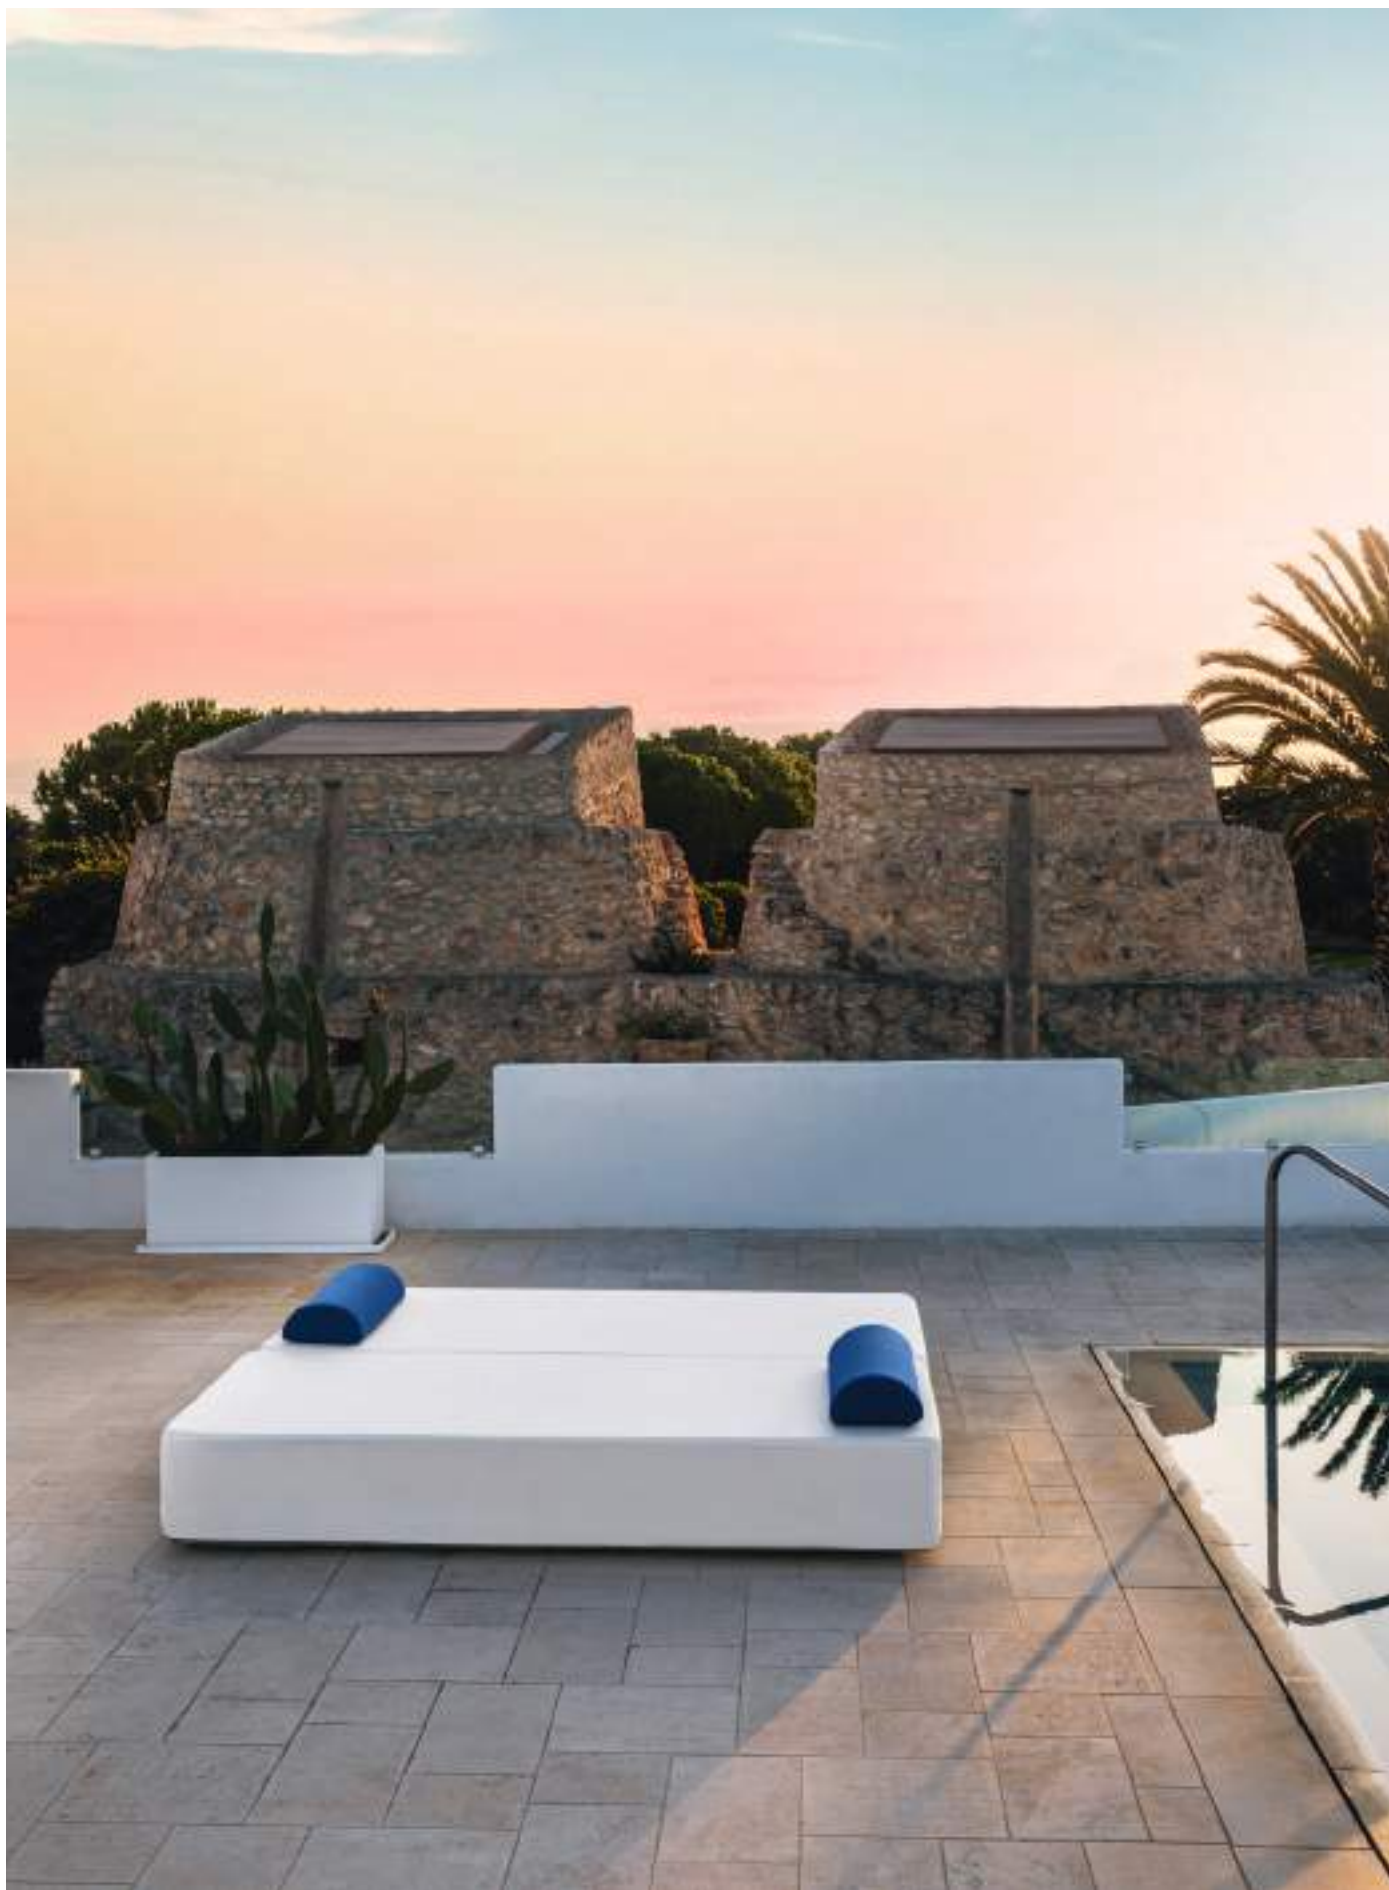

Mare esempio di composizione multipla
Mare example of multiple set