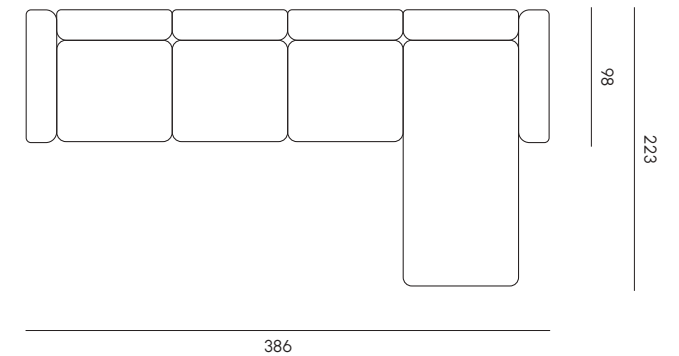

Divano 3 posti con chaise longue
3 seats sofa with chaise longue

Height: cm 66 / 40 seat

Push Collection

Push Collection, disegnata in sinergia da Brogliato Traverso e More Design per MY YOUR, è una gamma completa di prodotti per progettare e vivere il proprio spazio esterno. Completa di divani, lounge, tavoli, sedie, poltrone da pranzo, tavoli contract di diverse dimensioni e lettini è realizzata in alluminio e tessuti per esterno. I suoi punti di forza sono il design distintivo e la qualità dei materiali, per la maggior parte riciclabili, che hanno consentito a Push Collection di vincere il premio A'Design Award & Competition/ Gold Winner 2022

Push Collection, designed in synergy by Brogliato Traverso and More Design for MY YOUR, is a complete range of products to design and live your outdoor space. Complete with sofas, lounges, tables, chairs, dining chairs, contract tables of different sizes and sunbeds is made of aluminum and outdoor fabrics. Its strengths are the distinctive design and quality of materials, mostly recyclable, that have allowed Push Collection to win the A'Design Award & Competition/ Gold Winner 2022.