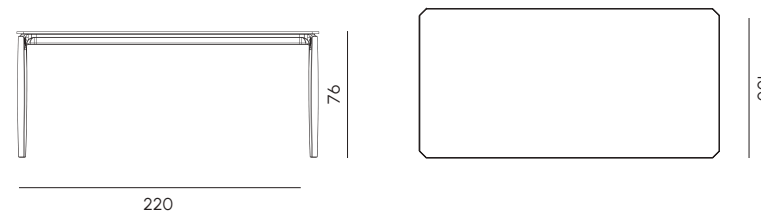

Tavolo da pranzo fisso 100 x 220
Fixed dining table 100 x 220