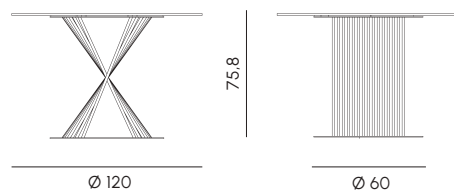

Tavolo da pranzo tondo Ø 120
Round dining table Ø 120