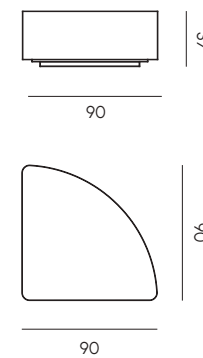

Mare Collection

MARE è un sistema modulare di sedute in poliuretano, rivestite da una membrana idrorepellente e da numerosi tessuti SUNBRELLA. I basamenti, sostenuti e agganciati su piedini in alluminio pressofuso verniciato a polveri, sono realizzati con pannelli di ABS che evitano la deformazione dovuta all'umidità.

Gli stessi fungono anche da giunzione tra i diversi moduli. I cuscini, con le stesse caratteristiche tessili dei basamenti, sono disponibili in diverse forme, con e senza zavorra. Si consiglia l'utilizzo delle cover opzionali a protezione degli agenti atmosferici e una regolare pulizia per mantenere il prodotto in buone condizioni.

MARE is a modular system of seats in polyurethane, covered with a water-repellent membrane and numerous SUNBRELLA fabrics. The bases, supported and hooked on powder-coated die-cast aluminum feet, are made of ABS that prevent deformation due to moisture.

The same ones also act as a junction between the different modules. The cushions, with the same bases textile characteristics, are available in different shapes, with and without ballast. We recommend the use of optional weather protection covers and regular cleaning to keep the product in good condition.

Angolare A
Corner element A