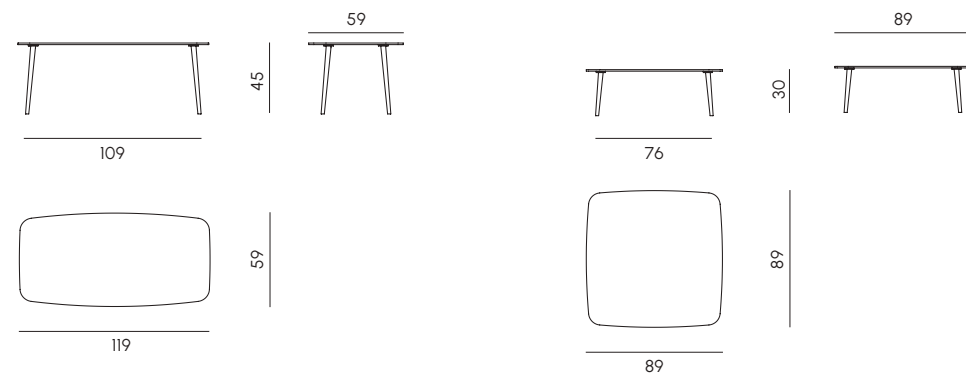

Tavolini Coffee tables

Abbinamenti suggeriti per divani, poltrona, pouf e tavolini

Suggested combinations for sofas, armchair, pouf and coffee tables

Structure Aluminium

Top Stoneware

Covering Fabric

Optionals Cushions

Struttura base	Alluminio verniciato a polveri	Frame	Powder-coated aluminium
Cinghiatura seduta	Polipropilene	Seat webbing	Polypropylene
Imbottitura	Poliuretano sagomato a densità differenziata	Upholstery	Different density shaped polyurethane
Membrana idrofilica	Tessuto impermeabile e traspirante	Hydrophilic membrane	Waterproof and breathable fabric
Rivestimento	Tessuto idrorepellente per esterni	Cover	Outdoor water-repellent fabric
Cuscini decorativi	Fibra di cotone con fodera in tessuto per esterni	Cushions	Padding in cotton fiber Cover in outdoor fabrics
Telo a copertura impermeabile	Poliestere con superficie resinata	Waterproof cove cloth	Polyester with external resin surface

Le immagini dei materiali e dei colori sono indicative, in quanto possono subire lievi variazioni in stampa.
The materials and colors images serve as a mere indication, as they can vary slightly when printed.