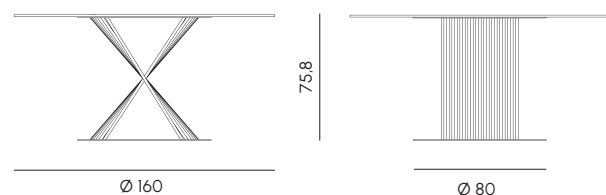

Tavolo da pranzo tondo Ø 160
Round dining table Ø 160