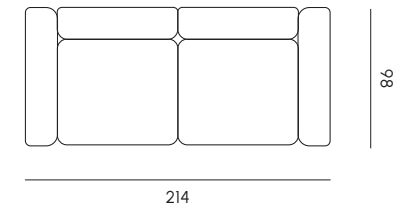

Poltrona
Armchair

Height: 66 / 40 seat

Divano 2 posti
2 seats sofa

Height: 66 / 40 seat

Divano 3 posti
3 seats sofa

Height: cm 66 / 40 seat

Divano 3 posti con allunga
2 seats sofa with extension

Height: cm 66 / 40 seat