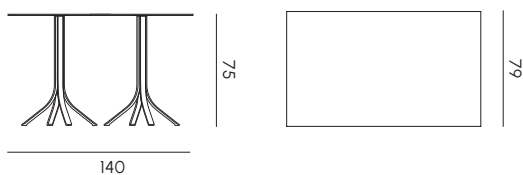

Tavolo contract rettangolare con 2 fusti a 4 razze
Rectangular contract table with two 4 spokes bases