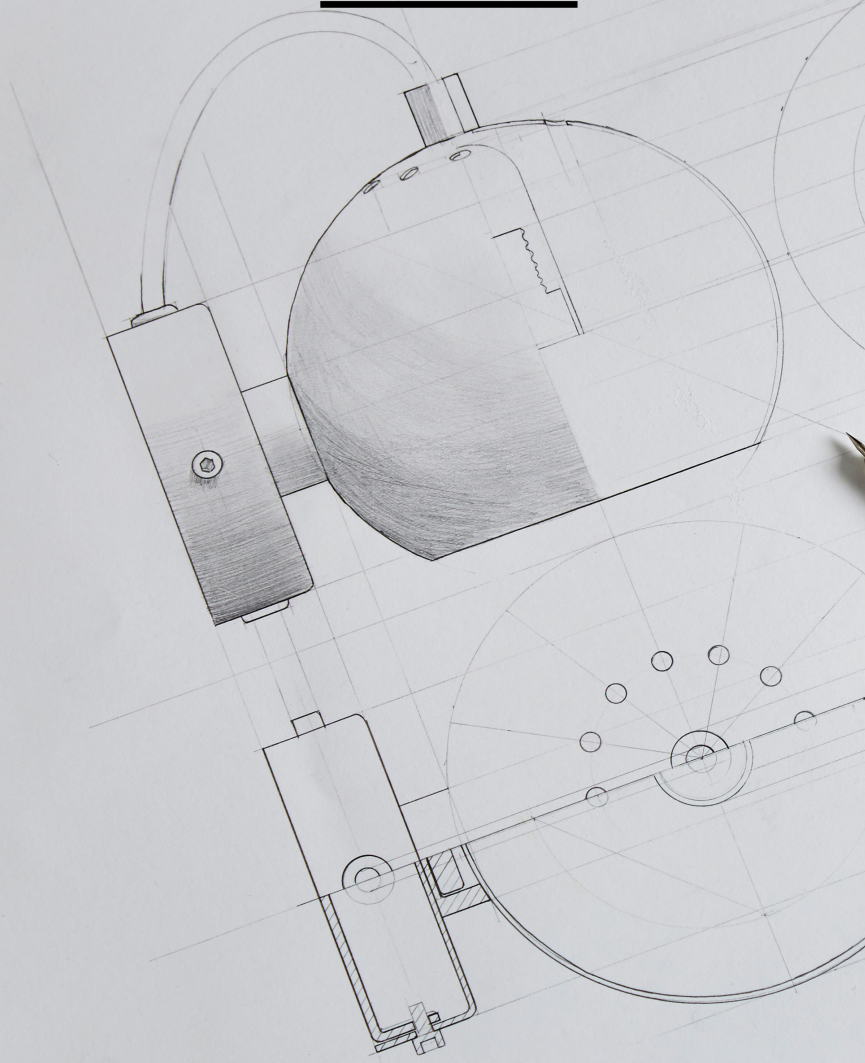

DRAWING OF THE BALL MAGNET WALL LAMP