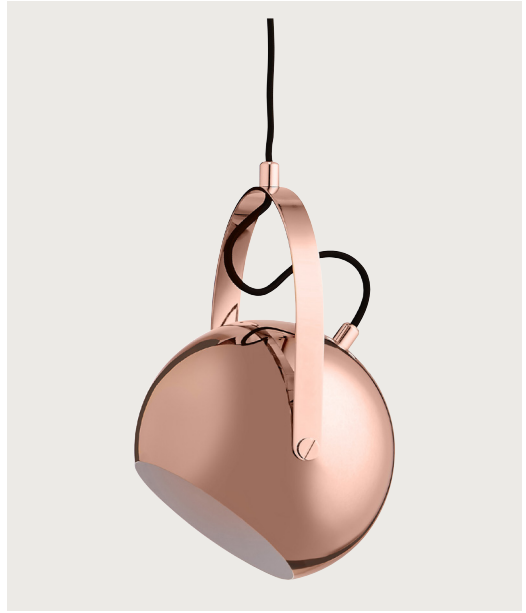

THE ROUND LAMP WAS INTRODUCED AS A STANDARD, WALL-MOUNTED LAMP AND A PENDANT, AND ESPECIALLY THE WALL LAMP, FEATURING A POWERFUL MAGNET, BECAME HUGELY POPULAR. AS BENNY FRANDSEN RAKED IN THE DESIGN AWARDS, BALL BECAME AN INTEGRAL PART OF PRACTICALLY EVERY HOME IN DENMARK, AND TODAY, MOST ADULT DANES HAVE A SPECIAL RELATIONSHIP WITH THE LITTLE, ROUND LAMP.

## **BALL WITH HANDLE WALL LAMP**

DESIGNED BY **BENNY FRANZSEN**

**DIAMETER** 18 CM

**DEPTH** 27 CM

**LIGHT SOURCE** E27 MAX. 40W (NOT INCL.)

**CORD** 200 CM FABRIC

**COLOURS** MATT BLACK

## **BALL WITH HANDLE PENDANT**

DESIGNED BY **BENNY FRANZSEN**

**DIAMETER** 18 CM OR 25 CM

**LIGHT SOURCE** E27 MAX. 40W (NOT INCL.)

**CORD** Ø18 CM: 200 CM BLACK FABRIC | Ø25 CM: 300 CM

**COLOURS** GLOSSY COPPER OR MATT BLACK