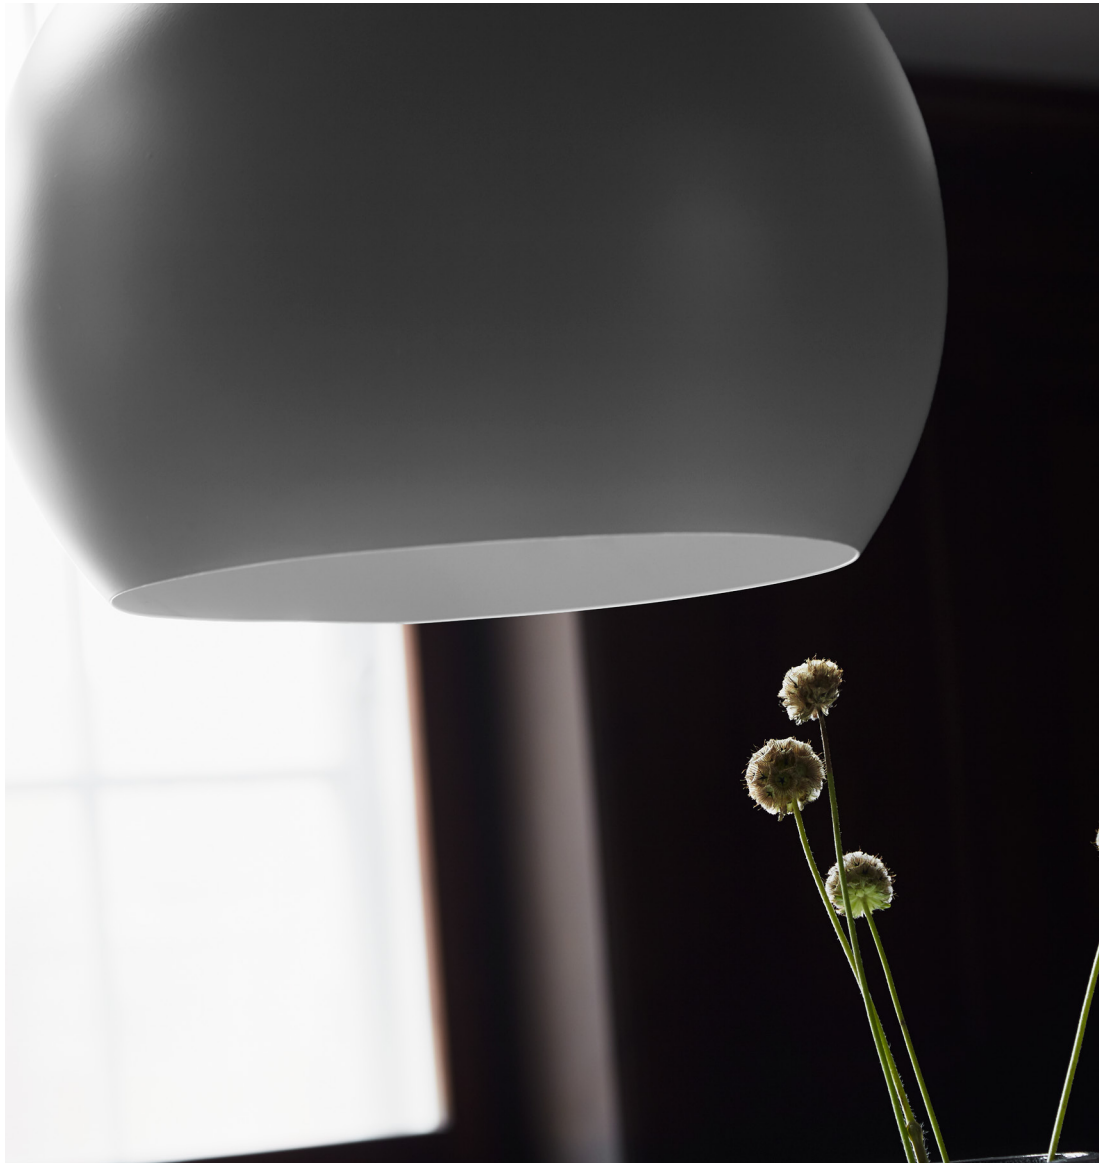

THE ROUND LAMP WAS INTRODUCED AS A STANDARD, WALL-MOUNTED LAMP AND A PENDANT, AND ESPECIALLY THE WALL LAMP, FEATURING A POWERFUL MAGNET, BECAME HUGELY POPULAR. AS BENNY FRANDSEN RAKED IN THE DESIGN AWARDS, BALL BECAME AN INTEGRAL PART OF PRACTICALLY EVERY HOME IN DENMARK, AND TODAY, MOST ADULT DANES HAVE A SPECIAL RELATIONSHIP WITH THE LITTLE, ROUND LAMP.

**BALL USB** | WALL LAMP. DEPTH 17.5 CM

**BALL MAGNET** | WALL LAMP. DEPTH 15 CM

**BALL** | PENDANT. Ø40 CM

**BALL DOUBLE** | FLOOR LAMP. HEIGHT 160 CM

BALL · 1968

EN · BENNY FRANDSEN

"I'VE DESIGNED MANY LAMPS OVER THE YEARS, BUT BALL HOLDS A SPECIAL PLACE IN MY HEART. APPARENTLY, MANY FEEL THE SAME WAY, BECAUSE 50 YEARS AFTER IT WAS INTRODUCED, IT'S STILL OUR MOST POPULAR DESIGN."