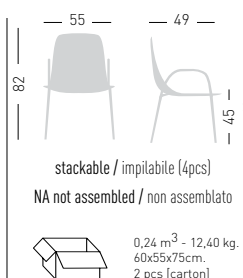

Frame Finishing & Codes / Finiture Telai e Codici

cod.92.--/TB chromed/cromata
cod.92.--/TBB white painted/verniciato bianco

ALHAMBRA TC

Chromed or painted wire steel
metal frame, techno-polymer
multicolor shell.
Struttura a traliccio in filo, cromata
o verniciata, scocca in tecnopolimero
multicolore.