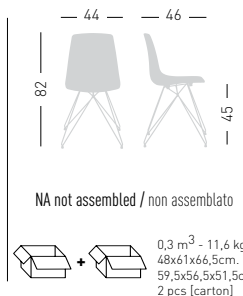

Frame Finishing & Codes / Finiture Telai e Codici

cod.92.--/TC chromed/cromata
cod.92.--/TCB white painted/verniciato bianco
cod.92.--/TCN black painted/verniciato nero