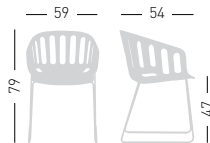

NA not assembled / non assemblato
0,18+0,24 m³ - 22,40 kg.
60x56x51cm.
66x55x63cm.
4 pcs [carton]

Frame Finishing & Codes / Finiture Telai e Codici

cod.268.--/ST chromed/cromata
cod.268.--/STB white painted/verniciato bianco