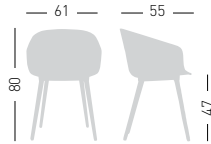

NA not assembled / non assemblato

Frame Finishing & Codes / Finiture Telai e Codici

cod.268.--/IBBP--
cod.268.--/IKBP--
cod.268.--/IDKBP--
cod.268.--/IEBP--
cod.268/ITCBP--

Fabric required
Fabbisogno di tessuto
1 pcs: Lin Mtrs 1,3 (h1,40)

Min. order 4pcs
each code
Ordine min 4pz
per codice