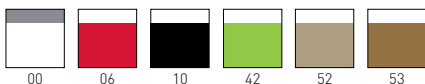

Available colors / Colori disponibili

BLOG