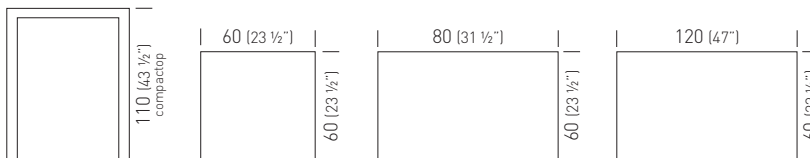

CLARO SLIM

Studio Eurolinea Design

Only for compactop /
solo per compactop

Compactop Color / Colore Piano Compactop

Laminated Top Color / Colore Piano Laminato

Frame Color / Colore Struttura

60x60compactop	TCLAC640. __-__ /H110		0.20m ³ / 21kg / 1pcs
60x60laminated	TCLAL650. __-__ /H110		0.20m ³ / 21kg / 1pcs
60x60fullcolor (min 5pcs)	TCLAC641.00-__ /H110		0.20m ³ / 21kg / 1pcs

60x80compactop	TCLAC642. __-__ /H110		0.24m ³ / 23kg / 1pcs
60x80laminated	TCLAL652. __-__ /H110		0.24m ³ / 23kg / 1pcs
60x80fullcolor (min 5pcs)	TCLAC643.00-__ /H110		0.24m ³ / 23kg / 1pcs

60x120compactop	TCLAC644. __-__ /H110		0.40m ³ / 27kg / 1pcs
60x120laminated	TCLAL654. __-__ /H110		0.40m ³ / 27kg / 1pcs
60x120fullcolor (min 5pcs)	TCLAC645.00-__ /H110		0.40m ³ / 27kg / 1pcs