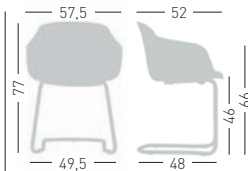

NA not assembled / non assemblata

0,54 m³ - 27,20 kg.
62x57x42cm

+ 66x55x63cm
4 pcs [carton]

Frame Finishing & Codes / Finiture Telai e Codici

cod. 266.__(K)__/CTL chromed/cromata
cod. 266.__(B)__/CTL chromed/cromata
cod. 266.__(S)__/CTL chromed/cromata
cod. 266.__(DK)__/CTL chromed/cromata
cod. 266.__(V)__/CTL chromed/cromata
cod. 266.__(E)__/CTL chromed/cromata
cod. 266.__(MG)__/CTL chromed/cromata
cod. 266.__(TC)__/CTL chromed/cromata

cod. 266.__(K)__/CTLN black painted/verniciato nero
cod. 266.__(B)__/CTLN black painted/verniciato nero
cod. 266.__(S)__/CTLN black painted/verniciato nero
cod. 266.__(DK)__/CTLN black painted/verniciato nero
cod. 266.__(V)__/CTLN black painted/verniciato nero
cod. 266.__(E)__/CTLN black painted/verniciato nero
cod. 266.__(MG)__/CTLN black painted/verniciato nero
cod. 266.__(TC)__/CTLN black painted/verniciato nero

Fabric required
Fabbisogno di tessuto
4 pcs: Lin Mtrs 1,0 (h1,40)

COM fabric min. order
10pcs each code
Tessuto cliente TC ordine
min. 10pz per codice

Min. order 4pcs
each code
Ordine min 4pz
per codice