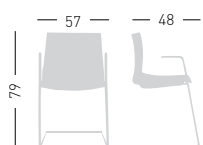

Chromed or white painted cantilevered metal frame, full upholstered shell.
Struttura in metallo cantilever, cromata o verniciata bianca, scocca rivestita full.