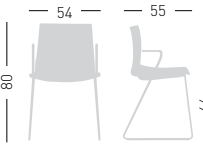

Chromed or white painted sled frame with armrests, full upholstered shell.
Struttura a slitta con braccioli, cromata o verniciata bianca, scocca rivestita full.