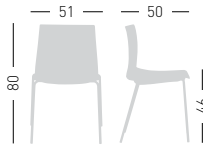

Chromed or white painted 4-Legged metal frame, full upholstered shell.
Struttura in metallo 4 gambe, cromata o verniciata bianca, scocca rivestita full.