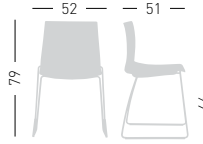

Chromed or white painted sled steel frame, full upholstered shell.
Struttura a slitta, cromata o verniciata bianca, scocca rivestita full.