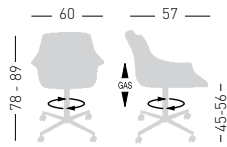

NA not assembled / non assemblato

0,22 m³ - 11 kg.
66x53x63cm
1 pcs [carton]

Frame Finishing & Codes / Finiture Telai e Codici

cod.172.--/IK5R chromed/cromata
cod.172.--/IE5R chromed/cromata
cod.172.--/IDK5R chromed/cromata
cod.172/ITC5R chromed/cromata

Fabric required
Fabbisogno di tessuto
1 pcs: Lin Mtrs 1,3 (h1,40)

Min. order 4pcs
each code
Ordine min 4pz
per codice