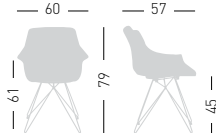

NA not assembled / non assemblato

0,19 m³ - 6 kg.
66x55x63cm
1 pcs [carton]

Frame Finishing & Codes / Finiture Telai e Codici

cod.172.--/IKTC chromed/cromata
cod.172.--/IKTCB white painted/verniciato bianco
cod.172.--/IKTCN black painted/verniciato nero
cod.172.--/IETC chromed/cromata
cod.172.--/IETCB white painted/verniciato bianco
cod.172.--/IETCN black painted/verniciato nero
cod.172.--/IDKTC chromed/cromata
cod.172.--/IDKTCB white painted/verniciato bianco
cod.172.--/IDKTCN black painted/verniciato nero
cod.172/ITCTC chromed/cromata
cod.172/ITCTCB white painted/verniciato bianco
cod.172/ITCTCN black painted/verniciato nero

Fabric required
Fabbisogno di tessuto
1 pcs: Lin Mtrs 1,3 (h1,40)

Min. order 4pcs
each code
Ordine min 4pz
per codice