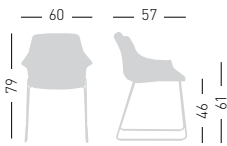

NA not assembled / non assemblato

0,24 m³ - 8,1 kg.
66x55x63cm
1 pcs [carton]

Frame Finishing & Codes / Finiture Telai e Codici

cod.172.--/IKST chromed/cromata
cod.172.--/IKSTB white painted/verniciato bianco
cod.172.--/IKSTN black painted/verniciata nera
cod.172.--/IEST chromed/cromata
cod.172.--/IESTB white painted/verniciato bianco
cod.172.--/IESTN black painted/verniciata nera
cod.172.--/IDKST chromed/cromata
cod.172.--/IDKSTB white painted/verniciato bianco
cod.172.--/IDKSTN black painted/verniciata nera
cod.172/ITCST chromed/cromata
cod.172/ITCSTB white painted/verniciato bianco
cod.172/ITCSTN black painted/verniciata nera

Fabric required
Fabbisogno di tessuto
1 pcs: Lin Mtrs 1,3 (h1,40)

Min. order 4pcs
each code
Ordine min 4pz
per codice