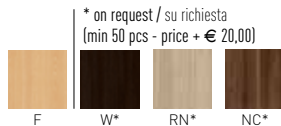

MORE UPHOLSTERED IMBOTTITE

Richiedi il tuo prodotto Omologato dal Ministero dell'Interno, con Classe di Reazione al fuoco 11M

Available coverings / Finiture disponibili
King fabric / Tessuto King **K** (4pcs min.)
Aurea eco-leather / Ecopelle aurea **E** (4pcs min.)
Kvadrat fabrics / Tessuti Kvadrat **DK** (4pcs min.)
COM fabric / Tessuto cliente **TC** (10pcs min.)

MORE NA UPHOLSTERED

Upholstered PU-FLEX shell, chromed or painted metal frame.
Scocca in PU-FLEX rivestita, telaio in metallo cromato o verniciato.

NA not assembled / non assemblato

0,19 m³ - 7 kg.
66x55x63cm
1 pcs [carton]

Frame Finishing & Codes / Finiture Telai e Codici

cod.172.--/IKNA chromed/cromata
cod.172.--/IKNAN black painted/verniciato nero
cod.172.--/IKNAB white painted/verniciato bianco
cod.172.--/IENA chromed/cromata
cod.172.--/IENAN black painted/verniciato nero
cod.172.--/IENAB white painted/verniciato bianco
cod.172.--/IDKNA chromed/cromata
cod.172.--/IDKNAN black painted/verniciato nero
cod.172.--/IDKNAB white painted/verniciato bianco
cod.172/ITCNA chromed/cromata
cod.172/ITCNAN black painted/verniciato nero
cod.172/ITCNAB white painted/verniciato bianco

Fabric required
Fabbisogno di tessuto
1 pcs: Lin Mtrs 1,3 (h1,40)

Min. order 4pcs
each code
Ordine min 4pz
per codice

MORE TC UPHOLSTERED

Upholstered PU-FLEX shell, chromed or painted metal frame.
Scocca in PU-FLEX rivestita, telaio in metallo cromato o verniciato.

NA not assembled / non assemblato

0,19 m³ - 6 kg.
66x55x63cm
1 pcs [carton]

Frame Finishing & Codes / Finiture Telai e Codici