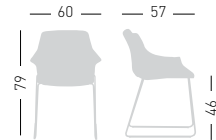

NA not assembled / non assemblato

0,24 m³ - 16 kg.
66x55x63cm
2 pcs [carton]

Frame Finishing & Codes / Finiture Telai e Codici

cod.170.--/ST chromed/cromata

cod.170.--/STB white painted/verniciato bianco

cod.170.--/STN black painted/verniciato nero