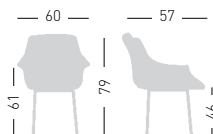

Chromed, white or black painted
4-Legged metal frame; techno-
polymer shell.
Struttura in metallo 4 gambe, cromata,
verniciata bianca o nera; scocca in
tecnopolimero.