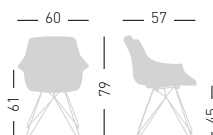

Chromed or white painted wire steel
metal frame, techno-polymer shell.
Struttura a traliccio in filo, cromata
o verniciata bianca, scocca in
tecnopolimero.