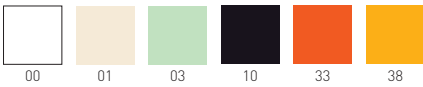

Available colors / Colori disponibili

NINJA NA