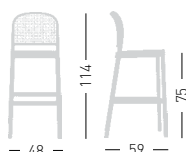

Techno-polymer shell and beech wooden frame.
Scocca in tecnopolimero e struttura in legno di faggio.