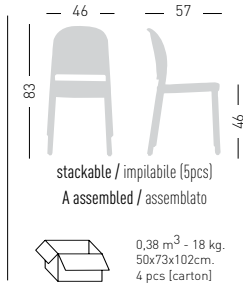

Frame Finishing & Codes / Finiture Telai e Codici

cod.240.--/BLF

Felt Glides / Tappi in feltro

Min. order 4pcs
each code
Ordine min 4pz
per codice