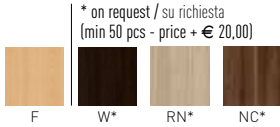

Frame Finishing & Codes / Finiture Telai e Codici

cod.240.--/BLF

Felt Glides / Tappi in feltro

Min. order 4pcs
each code
Ordine min 4pz
per codice