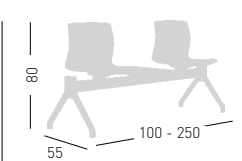

NA not assembled / non assemblato

Frame Finishing & Codes / Finiture Telai e Codici

0,28 m³ - 18,5 kg.
1 pcs [carton] **cod.174.--/PG2P--** (100 cm)

0,29 m³ - 24 kg.
1 pcs [carton] **cod.174.--/PG3P--** (150 cm)

0,30 m³ - 28,5 kg.
1 pcs [carton] **cod.174.--/PG4P--** (200 cm)

0,31 m³ - 34 kg.
1 pcs [carton] **cod.174.--/PG5P--** (250 cm)

Legs and shells colors can be combined.
It is possible to change a seat with a grey metal top.
Outdoor version on request.
I colori delle gambe possono essere abbinati alla scocca.
È possibile sostituire la seduta con un tavolino in metallo grigio.
Versione per esterni su richiesta.