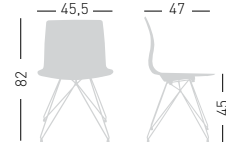

0,3 m³ - 11,6 kg.
48x61x66,5cm.
59,5x56,5x51,5cm.
2 pcs [carton]

Frame Finishing & Codes / Finiture Telai e Codici

cod.174.--/TC chromed/cromata

cod.174.--/TCB white painted/verniciato bianco

cod.174.--/TCN black painted/verniciato nero