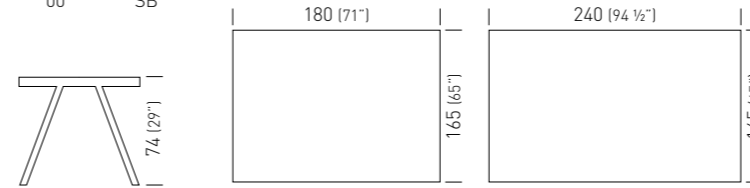

Surfy Desk Bridge 2027

165x180laminated	TSRDL314.___/H74	0.90m³ / 87kg / 1pcs
165x240laminated	TSRDL316.___/H74	1.20m³ / 109kg / 1pcs

Laminated Top Color / Colore Piano Laminato