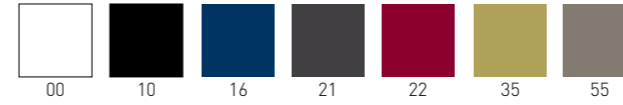

Laminated Top Color / Colore Piano Laminato