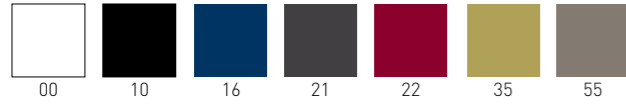

Surfy Desk 2027

Frame Color / Colore Struttura

Laminated Top Color / Colore Piano Laminato