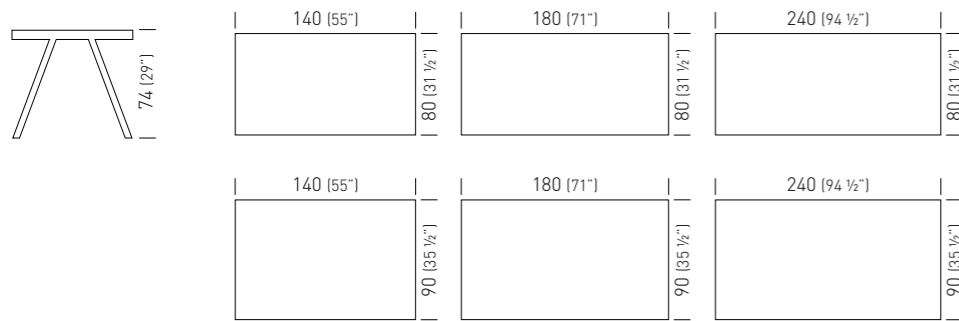

Surfy Hub 2027 Rectangle

140x300laminated	TSRHL276._-_/H74	1.9m³ / 81kg / 1pcs
140x300lam.fenix	TSRHL276.0720-_/H74	1.9m³ / 81kg / 1pcs

Surfy Desk 2027

Frame Color / Colore Struttura

Laminated Top Color / Colore Piano Laminato