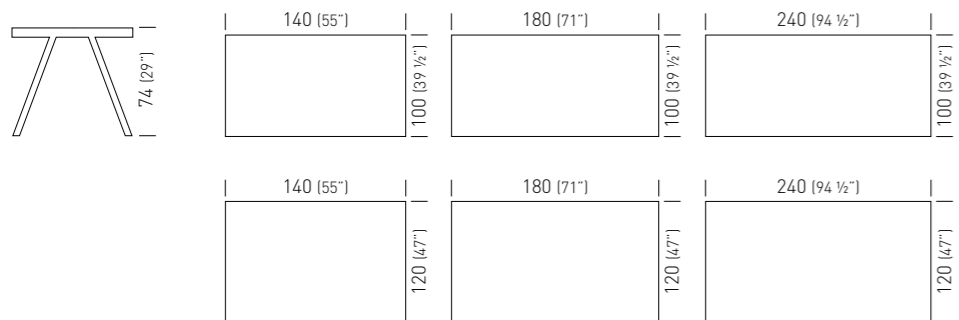

Surfy Desk 2027

100x140laminated	TSRDL306.___/H74	0.70m³ / 40.5kg / 1pcs
100x180laminated	TSRDL307.___/H74	0.85m³ / 49kg / 1pcs
100x240laminated	TSRDL308.___/H74	1.1m³ / 62kg / 1pcs
120x140laminated	TSRDL309.___/H74	0.8m³ / 46kg / 1pcs
120x180laminated	TSRDL310.___/H74	1.0m³ / 56kg / 1pcs
120x240laminated	TSRDL311.___/H74	1.3m³ / 72kg / 1pcs

Frame Color / Colore Struttura

Laminated Top Color / Colore Piano Laminato