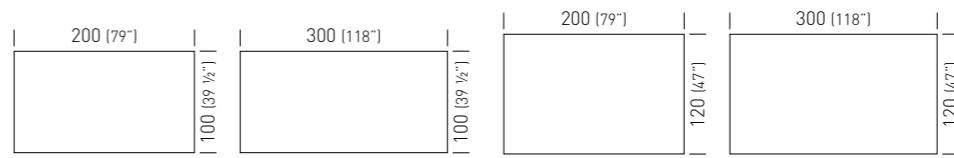

Surfy Hub 2027 Rectangle

100x200laminated	TSRHL270._-_/H74	0.92m³ / 45kg / 1pcs
100x200lam.fenix	TSRHL270.0720-_/H74	0.92m³ / 45kg / 1pcs
100x300laminated	TSRHL271._-_/H74	1.4m³ / 65kg / 1pcs
100x300lam.fenix	TSRHL271.0720-_/H74	1.4m³ / 65kg / 1pcs
120x200laminated	TSRHL272._-_/H74	1.1m³ / 52kg / 1pcs
120x200lam.fenix	TSRHL272.0720-_/H74	1.1m³ / 52kg / 1pcs
120x300laminated	TSRHL273._-_/H74	1.6m³ / 74kg / 1pcs
120x300lam.fenix	TSRHL273.0720-_/H74	1.6m³ / 74kg / 1pcs