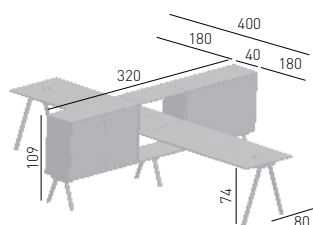

Unassembled structure, individual modules assembled.
Struttura non assemblata, singoli moduli assemblati.

1,75 m³
188,1 kg.

Finishing & Codes / Finiture e Codici

Melamine Cabinets / Mobili in Melaminico

cod. **WRKMX1.00-00/PK__**

Melamine Laquered Cabinets / Mobili in Melaminico Laccato

cod. **WRKQX1.__-00/PK__**