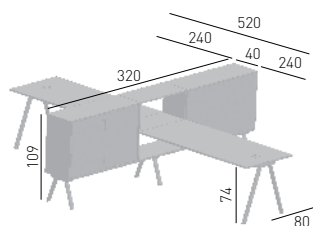

Unassembled structure, individual modules assembled.
Struttura non assemblata, singoli moduli assemblati.

1,79 m³
208,1 kg.

Finishing & Codes / Finiture e Codici

Melamine Cabinets / Mobili in Melaminico

cod. **WRKMX2.00-00/PK__**

Melamine Laquered Cabinets / Mobili in Melaminico Laccato

cod. **WRKQX2.__-00/PK__**