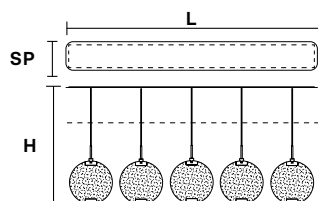

H 120 cm / 47.24"
Only for HORO S1

A+B = 150 cm / 59.05"
Only for HORO S3 and HORO S5

HOROS1

L 30 cm / 11.81"
 SP 8 cm / 3.14"
 H 34 cm / 13.38"

LED x 14,4W CRI>95
 3000 K - 1296 Nominal lm
Not Dimmable

HOROS3

LED x 43,2W CRI>95
 3000 K - 3888 Nominal lm
Dimmable: 0-10 V

HOROS5

LED x 72W CRI>95
 3000 K - 6480 Nominal lm
Dimmable: PUSH

HORO C3 LN 125  

L 125 cm / 49.21"
SP 20 cm / 7.87"
H max 155 cm / 61.02"

LED x 43,2W CRI>95
 3000 K - 3888 Nominal lm
Dimmable: 0 - 10 V

HORO C5 LN 175  

L 175 cm / 68.89"
SP 20 cm / 7.87"
H max 155 cm / 61.02"

LED x 72W CRI>95
 3000 K - 6480 Nominal lm
Dimmable: 0 - 10 V

HORO C3 RD 60  

Ø 60 cm / 23.62"
H max 155 cm / 61.02"

LED x 43,2W CRI>95
 3000 K - 3888 Nominal lm
Dimmable: 0 - 10 V

HORO C5 RD 80  

Ø 80 cm / 31.49"
H max 155 cm / 61.02"

LED x 72W CRI>95
 3000 K - 6480 Nominal lm
Dimmable: 0 - 10 V

HORO A

HORO TL

HORO STL

L 30 cm / 11.81"
 SP 12 cm / 4.72"
 H 30 cm / 11.81"

L 30 cm / 11.81"
 SP 20 cm / 7.87"
 H 60 cm / 23.62"