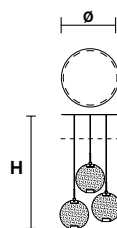

H 120 cm / 47.24"
Only for HORO S1

A+B = 150 cm / 59.05"
Only for HORO S3 and HORO S5

HOROS1

L 30 cm / 11.81"
 SP 8 cm / 3.14"
 H 34 cm / 13.38"

LED x 14,4W CRI>95
 3000 K - 1296 Nominal lm
Not Dimmable

HOROS3

LED x 43,2W CRI>95
 3000 K - 3888 Nominal lm
Dimmable: 0-10 V

HOROS5

LED x 72W CRI>95
 3000 K - 6480 Nominal lm
Dimmable: PUSH

HORO C3 LN 125  

L 125 cm / 49.21"
SP 20 cm / 7.87"
H max 155 cm / 61.02"

LED x 43,2W CRI>95
 3000 K - 3888 Nominal lm
Dimmable: 0 - 10 V

HORO C5 LN 175  

L 175 cm / 68.89"
SP 20 cm / 7.87"
H max 155 cm / 61.02"

LED x 72W CRI>95
 3000 K - 6480 Nominal lm
Dimmable: 0 - 10 V

HORO C3 RD 60  

Ø 60 cm / 23.62"
H max 155 cm / 61.02"

LED x 43,2W CRI>95
 3000 K - 3888 Nominal lm
Dimmable: 0 - 10 V

HORO C5 RD 80  

Ø 80 cm / 31.49"
H max 155 cm / 61.02"

LED x 72W CRI>95
 3000 K - 6480 Nominal lm
Dimmable: 0 - 10 V

HORO A

HORO TL

HORO STL

L 30 cm / 11.81"
 SP 12 cm / 4.72"
 H 30 cm / 11.81"

L 30 cm / 11.81"
 SP 20 cm / 7.87"
 H 60 cm / 23.62"