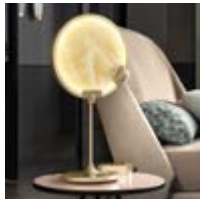

Struttura in metallo
con diffusore in vetro
prismato o decorazione
spectrum
Illuminazione a LED.

Metal frame with prism
or spectrum finishing
glass diffuser.
LED lighting.

Gestell aus Metall mit
Diffusor aus Prismen oder
Spectrum Glass.
LED-Beleuchtung.

SG Spectrum grigio
Grey spectrum

SV Spectrum verde
Green spectrum

Family

Suspension

Applique

Table lamp

Floor lamp

Standard cables for all chandeliers/suspensions