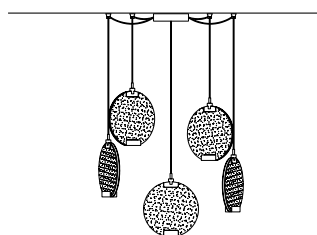

HOROS5

LED x 72W CRI>95
3000 K - 6480 Nominal lm
Dimmable: PUSH