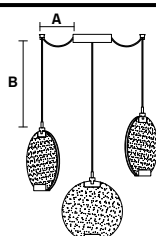

H 120 cm / 47.24"
Only for HORO S1

A+B = 150 cm / 59.05"
Only for HORO S3 and HORO S5

HOROS1

L 30 cm / 11.81"
 SP 8 cm / 3.14"
 H 34 cm / 13.38"

LED x 14,4W CRI>95
 3000 K - 1296 Nominal lm
Not Dimmable

HOROS3

HORO C5 RD 80  

Ø 80 cm / 31.49"
H max 155 cm / 61.02"

LED x 72W CRI>95
 3000 K - 6480 Nominal lm
Dimmable: 0 - 10 V

HORO A

HORO TL

HORO STL

L 30 cm / 11.81"
 SP 12 cm / 4.72"
 H 30 cm / 11.81"

L 30 cm / 11.81"
 SP 20 cm / 7.87"
 H 60 cm / 23.62"

L 30 cm / 7.87"
 SP 25 cm / 9.84"
 H 150 cm / 59.05"

LED x 14,4W CRI>95
 3000 K - 1296 Nominal lm
Not Dimmable

LED x 14,4W CRI>95
 3000 K - 1296 Nominal lm
Dimmable: OWN BUTTON

LED x 14,4W CRI>95
 3000 K - 1296 Nominal lm
Dimmable: OWN BUTTON