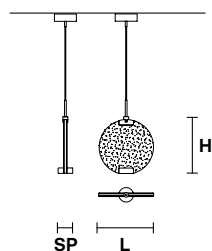

H 120 cm / 47.24"
Only for HORO S1

A+B = 150 cm / 59.05"
Only for HORO S3 and HORO S5

HOROS1

L 30 cm / 11.81"
 SP 8 cm / 3.14"
 H 34 cm / 13.38"

LED x 14,4W CRI>95
 3000 K - 1296 Nominal lm
Not Dimmable

HOROS3

HORO C5 RD 80  

Ø 80 cm / 31.49"
H max 155 cm / 61.02"

LED x 72W CRI>95
 3000 K - 6480 Nominal lm
Dimmable: 0 - 10 V

HORO A

HORO TL

HORO STL

L 30 cm / 11.81"
 SP 12 cm / 4.72"
 H 30 cm / 11.81"

L 30 cm / 11.81"
 SP 20 cm / 7.87"
 H 60 cm / 23.62"