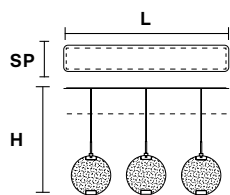

HORO C3 LN 125

L 125 cm / 49.21"
SP 20 cm / 7.87"
H max 155 cm / 61.02"

LED x 43,2W CRI>95
3000 K - 3888 Nominal lm
Dimmable: 0 - 10 V