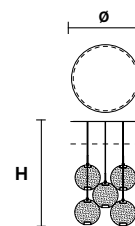

H 120 cm / 47.24"
Only for HORO S1

A+B = 150 cm / 59.05"
Only for HORO S3 and HORO S5

HOROS1

L 30 cm / 11.81"
 SP 8 cm / 3.14"
 H 34 cm / 13.38"

LED x 14,4W CRI>95
 3000 K - 1296 Nominal lm
Not Dimmable

HOROS3

HORO C5 LN 175  

L 175 cm / 68.89"
SP 20 cm / 7.87"
H max 155 cm / 61.02"

LED x 72W CRI>95
 3000 K - 6480 Nominal lm
Dimmable: 0 - 10 V

HORO C3 RD 60  

Ø 60 cm / 23.62"
H max 155 cm / 61.02"

LED x 43,2W CRI>95
 3000 K - 3888 Nominal lm
Dimmable: 0 - 10 V

HORO C5 RD 80  

Ø 80 cm / 31.49"
H max 155 cm / 61.02"

LED x 72W CRI>95
 3000 K - 6480 Nominal lm
Dimmable: 0 - 10 V

HORO A

HORO TL

HORO STL

L 30 cm / 11.81"
 SP 12 cm / 4.72"
 H 30 cm / 11.81"

L 30 cm / 11.81"
 SP 20 cm / 7.87"
 H 60 cm / 23.62"

L 30 cm / 7.87"
 SP 25 cm / 9.84"
 H 150 cm / 59.05"

LED x 14,4W CRI>95
 3000 K - 1296 Nominal lm
Not Dimmable

LED x 14,4W CRI>95
 3000 K - 1296 Nominal lm
Dimmable: OWN BUTTON

LED x 14,4W CRI>95
 3000 K - 1296 Nominal lm
Dimmable: OWN BUTTON