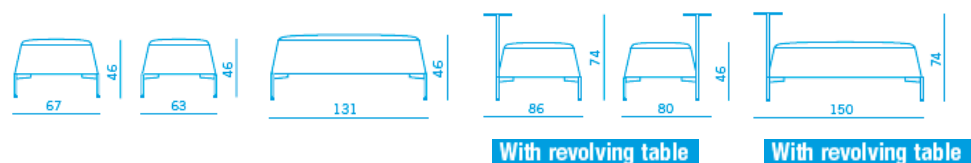

**Dimensions:** armchair or 2 seater sofa low back h 73 cm

**Suggested optional:** lumbar cushion for low back armchair or sofa dimensions 63 x 27 cm

lumbar cushion for low back armchair or sofa dimensions 126 x 27 cm

**Dimensions:** armchair or 2 seater sofa medium back h 97 cm  
lumbar cushion (standard equipment)

**Dimensions:** armchair or 2 seater sofa high back h 127 cm  
lumbar cushion (standard equipment)

**Dimensions:** pouf h 46 cm