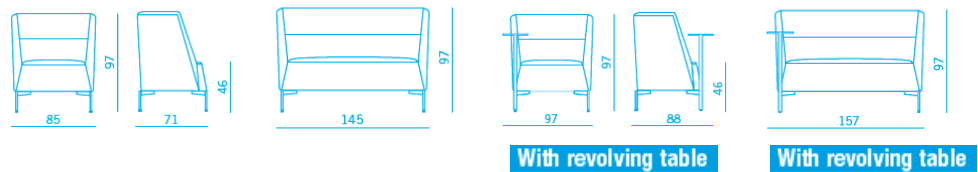

Tavolino rotante (sinistra)  
Revolving table (left)

**Optional:** charger kit for multimedia devices (smartphone, tablet, notebook)

Kit ricarica  
Tablet-Smartphone  
Set  
Tablet-Smartphone  
charger

Led  
Uscita USB  
USB port  
Carica batterie  
Battery charger

**Dimensions:** armchair or 2 seater sofa low back h 73 cm

**Suggested optional:** lumbar cushion for low back armchair or sofa dimensions 63 x 27 cm

lumbar cushion for low back armchair or sofa dimensions 126 x 27 cm

**Dimensions:** armchair or 2 seater sofa medium back h 97 cm  
lumbar cushion (standard equipment)

**Dimensions:** armchair or 2 seater sofa high back h 127 cm  
lumbar cushion (standard equipment)

**Dimensions:** pouf h 46 cm