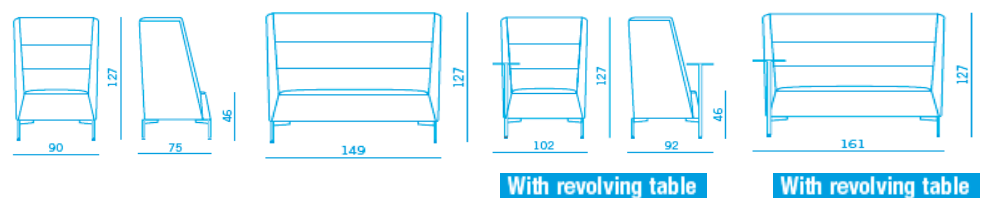

**Dimensions:** armchair or 2 seater sofa low back h 73 cm

**Suggested optional:** lumbar cushion for low back armchair or sofa dimensions 63 x 27 cm

lumbar cushion for low back armchair or sofa dimensions 126 x 27 cm

**Dimensions:** armchair or 2 seater sofa medium back h 97 cm  
lumbar cushion (standard equipment)

**Dimensions:** armchair or 2 seater sofa high back h 127 cm  
lumbar cushion (standard equipment)

**Dimensions:** pouf h 46 cm