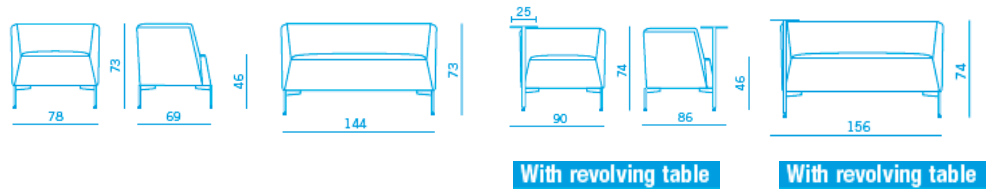

**Supporting glides:** in painted steel: white, grey, orange, lava

**Revolving table:** right or left in painted steel: white, grey, orange, lava Ø 25 cm

Tavolino rotante (destra)  
Revolving table (right)

Tavolino rotante (sinistra)  
Revolving table (left)

**Optional:** charger kit for multimedia devices (smartphone, tablet, notebook)

Kit ricarica  
Tablet-Smartphone  
Set  
Tablet-Smartphone  
charger

Led  
Uscita USB  
USB port  
Carica batterie  
Battery charger

**Dimensions:** armchair or 2 seater sofa low back h 73 cm

**Suggested optional:** lumbar cushion for low back armchair or sofa dimensions 63 x 27 cm

lumbar cushion for low back armchair or sofa dimensions 126 x 27 cm

**Dimensions:** armchair or 2 seater sofa medium back h 97 cm  
lumbar cushion (standard equipment)

**Dimensions:** armchair or 2 seater sofa high back h 127 cm  
lumbar cushion (standard equipment)

**Dimensions:** pouf h 46 cm