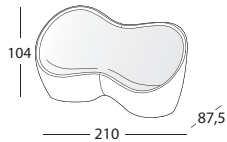

CM8691

2 SEATS SOFA

CM8692

UPHOLSTERED ARMCHAIR

CM8692P

UPHOLSTERED ARMCHAIR IN FABRIC OR LEATHER WITH ACCESSORIES-RACK

IMBALLO - PACKAGING - EMBALLAGE - EMBALAJE

				N° COLLI
CM8691 :	1	56,2	2,036	1
CM8692:	1	30	0,893	1
CM8692P :	1	30	0,893	1