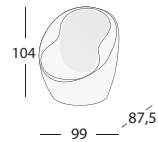

CM8691

2 SEATS SOFA

CM8692

UPHOLSTERED ARMCHAIR

CM8692P

UPHOLSTERED ARMCHAIR IN FABRIC OR LEATHER WITH ACCESSORIES-RACK

IMBALLO - PACKAGING - EMBALLAGE - EMBALAJE

				N° COLLI
CM8691 :	1	56,2	2,036	1
CM8692:	1	30	0,893	1
CM8692P :	1	30	0,893	1