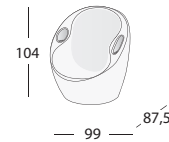

CM8691

2 SEATS SOFA

CM8692

UPHOLSTERED ARMCHAIR

CM8692P

UPHOLSTERED ARMCHAIR IN FABRIC OR LEATHER WITH ACCESSORIES-RACK

IMBALLO - PACKAGING - EMBALLAGE - EMBALAJE

				N° COLLI
CM8691 :	1	56,2	2,036	1
CM8692:	1	30	0,893	1
CM8692P :	1	30	0,893	1