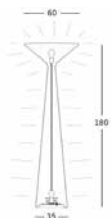

tebe lamp

design Needs Studio

STRUTTURA/STRUCTURE PE - Polietilene/Polyethylene
colore base/basic colour

8469

GROSS WEIGHT:

kg 17,6

KIT LUCE/LIGHT KIT

DETAILS: