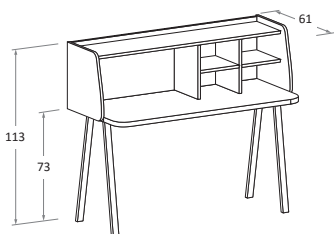

## LEO desk

nidi

Con gambe ASK \ with ASK legs

measure L x P cm \ dimensions W x D cm

138,6 x 61 cm

Con gambe CLESSIDRA \ with CLESSIDRA legs

measure L x P cm \ dimensions W x D cm

138,6 x 61 cm