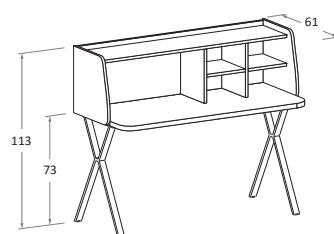

## LEO desk

nidi

Con gambe ASK \ with ASK legs

measure L x P cm \ dimensions W x D cm

138,6 x 61 cm

Con gambe CLESSIDRA \ with CLESSIDRA legs

measure L x P cm \ dimensions W x D cm

138,6 x 61 cm