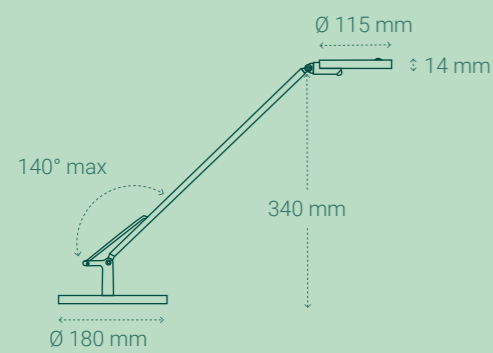

SYNOPTIQUE

SYNOPTIC

Lola 1