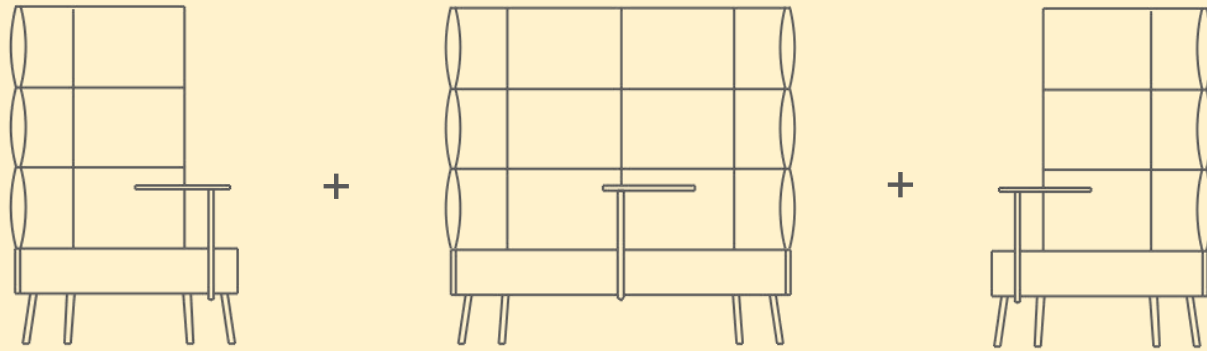

Cumulus project by Narbutas Furniture Company together with Sedes Regia.

Three backrests heights of the lounge seating for different individual needs.

Different colours of backrests and seats can be combined.

Two seater armchair is perfect for indulging in conversation with your colleagues while drinking a cup of coffee.

CUMULUS lounge seating can be combined together for different purposes:

- to divide office spaces;
- to create individual work spaces;
- to create few small meeting spots in an open office.

For your convenience the swivel table for single seater armchair can be placed on either left or right side; for two-seater armchair it can be placed in the center.

Texture

Velito

Metal (legs)

HPL / metal (table)