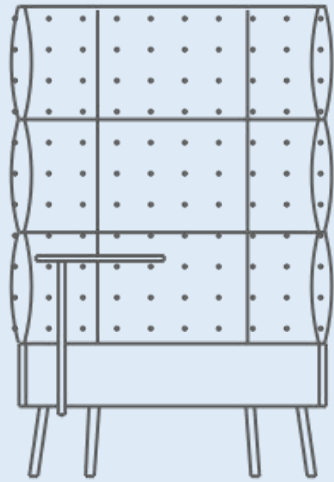

Three backrests heights of the lounge seating for different individual needs.