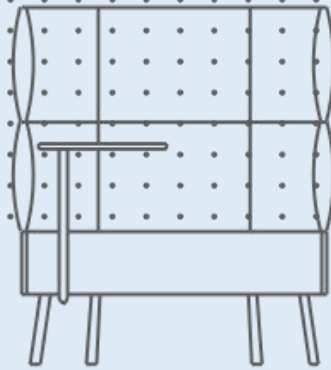

Three backrests heights of the lounge seating for different individual needs.