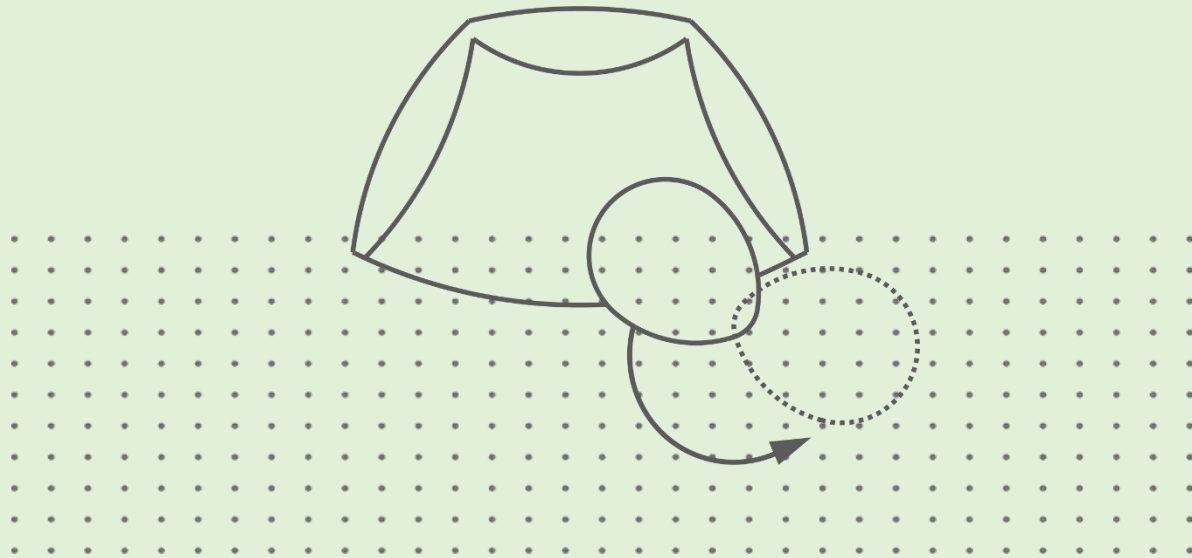

For your convenience the swivel table for single seater armchair can be placed on either left or right side; for two-seater armchair it can be placed in the center.

Texture

Velito

Metal (legs)

HPL / metal (table)