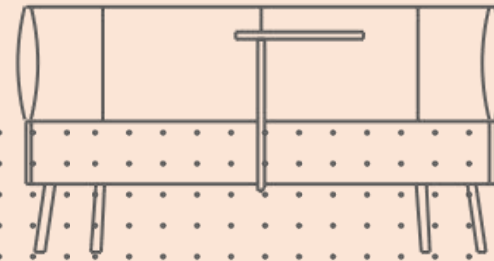

Two seater armchair is perfect for indulging in conversation with your colleagues while drinking a cup of coffee.