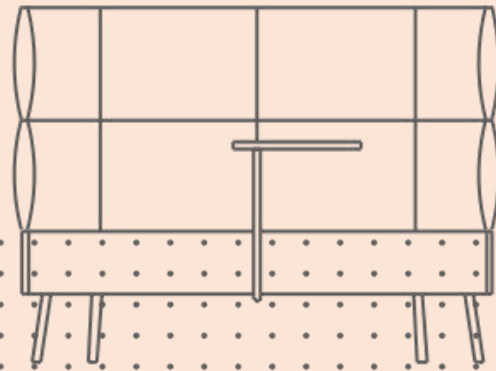

Two seater armchair is perfect for indulging in conversation with your colleagues while drinking a cup of coffee.