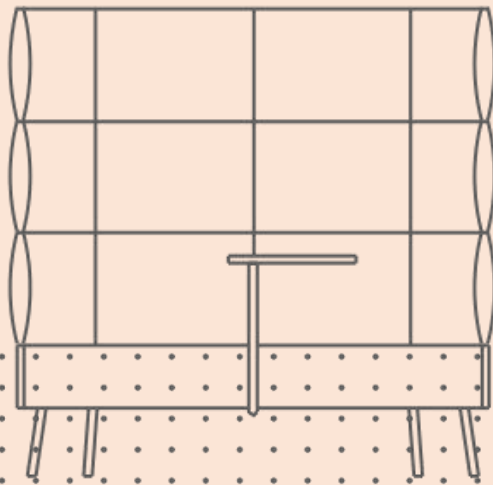

Cumulus project by Narbutas Furniture Company together with Sedes Regia.

Three backrests heights of the lounge seating for different individual needs.

Different colours of backrests and seats can be combined.

Two seater armchair is perfect for indulging in conversation with your colleagues while drinking a cup of coffee.

CUMULUS lounge seating can be combined together for different purposes:

- to divide office spaces;
- to create individual work spaces;
- to create few small meeting spots in an open office.

For your convenience the swivel table for single seater armchair can be placed on either left or right side; for two-seater armchair it can be placed in the center.

Texture

Velito

Metal (legs)

HPL / metal (table)