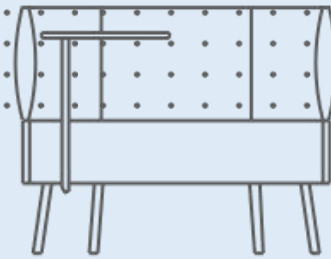

Three backrests heights of the lounge seating for different individual needs.