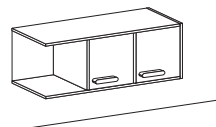

45 - 60 - 90 x 49 x 48,2 cm

---

2 cassetti \ 2 drawers

disegni in versione SX \ Drawn in LH version

DIMENSIONI DISPONIBILI \ AVAILABLE DIMENSIONS

misure L x H x P cm \ dimensions W x H x D cm

88 x 49 x 48,2 cm

### Comodino LUCE 2 vani \ 2-compartment LUCE bedside table

SX

DX

misure L x H x P cm \ dimensions W x H x D cm

60 x 38,4 x 33 cm

### Comodino LUCE 3 vani \ 3-compartment LUCE bedside table

SX

DX

misure L x H x P cm \ dimensions W x H x D cm

90 x 38,4 x 33 cm