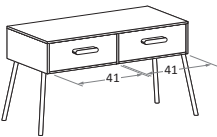

## LUCE bedside table

---

nidi

con gambe LABY medium h. 33 cm \ with 33cm-high Laby medium legs

---

1 cassetto \ 1 drawer

DIMENSIONI DISPONIBILI \ AVAILABLE DIMENSIONS

misure L x H x P cm \ dimensions W x H x D cm

45 - 60 - 90 x 49 x 48,2 cm

---

2 cassetti \ 2 drawers

disegni in versione SX \ Drawn in LH version

DIMENSIONI DISPONIBILI \ AVAILABLE DIMENSIONS

misure L x H x P cm \ dimensions W x H x D cm

88 x 49 x 48,2 cm

### Comodino LUCE 1 cassetto \ 1-drawer LUCE

misure L x H x P cm \ dimensions W x H x D cm

45-60-90 x 16x 45,8cm

### Comodino LUCE 2 cassetti \ 2-drawer LUCE

disegni in versione SX \ Drawn in LH version

misure L x H x P cm \ dimensions W x H x D cm

88 x 16x 45,8cm