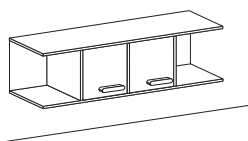

45 - 60 - 90 x 49 x 48,2 cm

---

2 cassetti \ 2 drawers

disegni in versione SX \ Drawn in LH version

DIMENSIONI DISPONIBILI \ AVAILABLE DIMENSIONS

misure L x H x P cm \ dimensions W x H x D cm

88 x 49 x 48,2 cm

### Comodino LUCE 2 vani \ 2-compartment LUCE bedside table

SX

DX

misure L x H x P cm \ dimensions W x H x D cm

60 x 38,4 x 33 cm

### Comodino LUCE 3 vani \ 3-compartment LUCE bedside table

SX

DX

misure L x H x P cm \ dimensions W x H x D cm

90 x 38,4 x 33 cm

### Comodino LUCE 4 vani per sostegno scrittoi \ 4-compartment LUCE bedside table for supporting desks

SX

DX

misure L x H x P cm \ dimensions W x H x D cm

118,2 x 38,4 x 33 cm