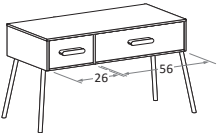

## LUCE bedside table

---

nidi

con gambe LABY medium h. 33 cm \ with 33cm-high Laby medium legs

---

1 cassetto \ 1 drawer

DIMENSIONI DISPONIBILI \ AVAILABLE DIMENSIONS

misure L x H x P cm \ dimensions W x H x D cm

45 - 60 - 90 x 49 x 48,2 cm

---

2 cassetti \ 2 drawers

disegni in versione SX \ Drawn in LH version

DIMENSIONI DISPONIBILI \ AVAILABLE DIMENSIONS

misure L x H x P cm \ dimensions W x H x D cm

88 x 49 x 48,2 cm

### Comodino LUCE 1 cassetto \ 1-drawer LUCE

misure L x H x P cm \ dimensions W x H x D cm

45-60-90 x 16x 45,8cm

### Comodino LUCE 2 cassetti \ 2-drawer LUCE

disegni in versione SX \ Drawn in LH version

misure L x H x P cm \ dimensions W x H x D cm

88 x 16x 45,8cm