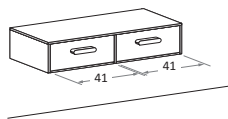

45 - 60 - 90 x 49 x 48,2 cm

---

2 cassetti \ 2 drawers

disegni in versione SX \ Drawn in LH version

DIMENSIONI DISPONIBILI \ AVAILABLE DIMENSIONS

misure L x H x P cm \ dimensions W x H x D cm

88 x 49 x 48,2 cm

### Comodino LUCE 1 cassetto \ 1-drawer LUCE

misure L x H x P cm \ dimensions W x H x D cm

45-60-90 x 16x 45,8cm

### Comodino LUCE 2 cassetti \ 2-drawer LUCE

disegni in versione SX \ Drawn in LH version

misure L x H x P cm \ dimensions W x H x D cm

88 x 16x 45,8cm