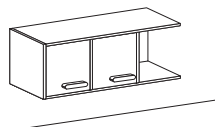

45 - 60 - 90 x 49 x 48,2 cm

---

2 cassetti \ 2 drawers

disegni in versione SX \ Drawn in LH version

DIMENSIONI DISPONIBILI \ AVAILABLE DIMENSIONS

misure L x H x P cm \ dimensions W x H x D cm

88 x 49 x 48,2 cm

### Comodino LUCE 2 vani \ 2-compartment LUCE bedside table

SX

DX

misure L x H x P cm \ dimensions W x H x D cm

60 x 38,4 x 33 cm

### Comodino LUCE 3 vani \ 3-compartment LUCE bedside table

SX

DX

misure L x H x P cm \ dimensions W x H x D cm

90 x 38,4 x 33 cm