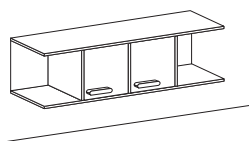

45 - 60 - 90 x 49 x 48,2 cm

---

2 cassetti \ 2 drawers

disegni in versione SX \ Drawn in LH version

DIMENSIONI DISPONIBILI \ AVAILABLE DIMENSIONS

misure L x H x P cm \ dimensions W x H x D cm

88 x 49 x 48,2 cm

### Comodino LUCE 2 vani \ 2-compartment LUCE bedside table

SX

DX

misure L x H x P cm \ dimensions W x H x D cm

60 x 38,4 x 33 cm

### Comodino LUCE 3 vani \ 3-compartment LUCE bedside table

SX

DX

misure L x H x P cm \ dimensions W x H x D cm

90 x 38,4 x 33 cm

### Comodino LUCE 4 vani per sostegno scrittoi \ 4-compartment LUCE bedside table for supporting desks

SX

DX

misure L x H x P cm \ dimensions W x H x D cm

118,2 x 38,4 x 33 cm