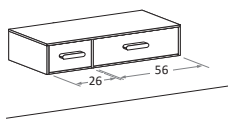

45 - 60 - 90 x 49 x 48,2 cm

---

2 cassetti \ 2 drawers

disegni in versione SX \ Drawn in LH version

DIMENSIONI DISPONIBILI \ AVAILABLE DIMENSIONS

misure L x H x P cm \ dimensions W x H x D cm

88 x 49 x 48,2 cm

### Comodino LUCE 1 cassetto \ 1-drawer LUCE

misure L x H x P cm \ dimensions W x H x D cm

45-60-90 x 16x 45,8cm

### Comodino LUCE 2 cassetti \ 2-drawer LUCE

disegni in versione SX \ Drawn in LH version

misure L x H x P cm \ dimensions W x H x D cm

88 x 16x 45,8cm