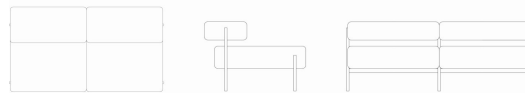

**Connection table:** Designed for linking together different combinations. Lacquered Valchromat® anthracite grey, 450 x 870 mm Height 240 mm above the floor.

## LUCY

H 680, S 440, W 925, D 900/580  
H 26,77", SH 17,32", W 36,42", D 35,43"/ 22,83"

H 680, S 440, W 1825, D 900/580  
H 26,77", SH 17,32", W 71,85", D 35,43"/ 22,83"

H 680, S 440, W 2725, D 900/580  
H 26,77", SH 17,32", W 107,28", D 35,43"/ 22,83"