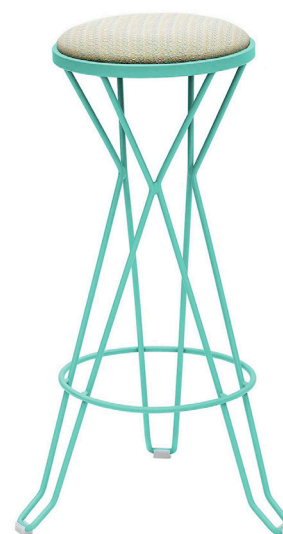

MADRID upholstered stool

Designed by iSiMAR

iSiMAR
be mediterranean

Collection made of galvanized wire, polyester powder coated. The materials we use are durable, suitable for intensive use and weather-resistant. The MADRID collection is perfect for indoor, outdoor and contract use. Our materials are noble, 100% recycled and recyclable, and environmentally friendly.

Colección fabricada con varilla de acero galvanizado y lacado con polvo de poliéster. Nuestros materiales son aptos para el uso intensivo y resistentes a las inclemencias del tiempo. Perfectos para uso interior, exterior y contract. Asimismo, nuestros materiales son nobles, 100% reciclados y reciclables y responsables con el medio ambiente.