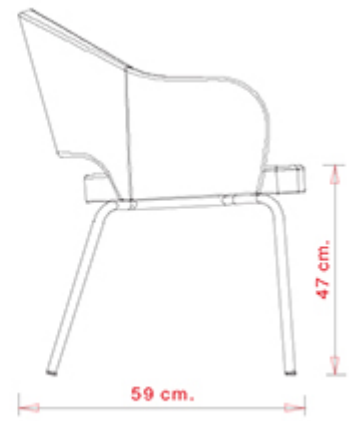

Agatha 047

AGATHA COLLECTION:

Agatha 046, Agatha 047, Agatha 048, Agatha 572, Agatha 046-DP, Agatha 046-DR, Agatha 383, Agatha 384,

Armchair with 4 legs steel frame. Upholstered seat and back.

WEIGHT

9,3 Kg