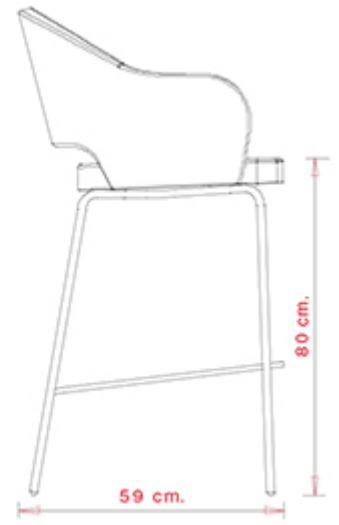

Agatha 384

AGATHA COLLECTION:

Agatha 046, Agatha 047, Agatha 048, Agatha 572, Agatha 046-DP, Agatha 046-DR, Agatha 383, Agatha 384,

Barstool with 4 legs steel frame. Upholstered seat and back.

WEIGHT

9,6 kg