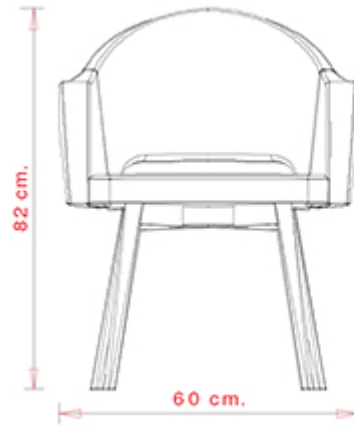

Armchair with beech wood frame. 4 legs. Upholstered seat and back.

WEIGHT

9,7 kg

PACK

0,34 m³

PIECES PER BOX

1

FINISHES SEATING