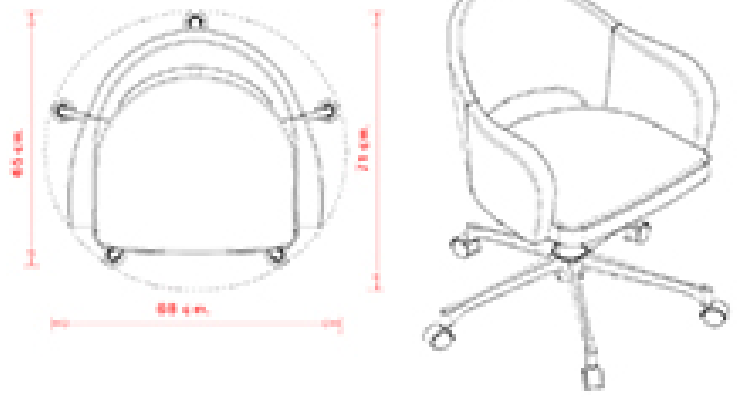

Swivel armchair with 5 ways aluminium frame. Upholstered seat and back.

WEIGHT

11,8 kg

PACK

0,50 m³

PIECES PER BOX

1

FINISHES SEATING