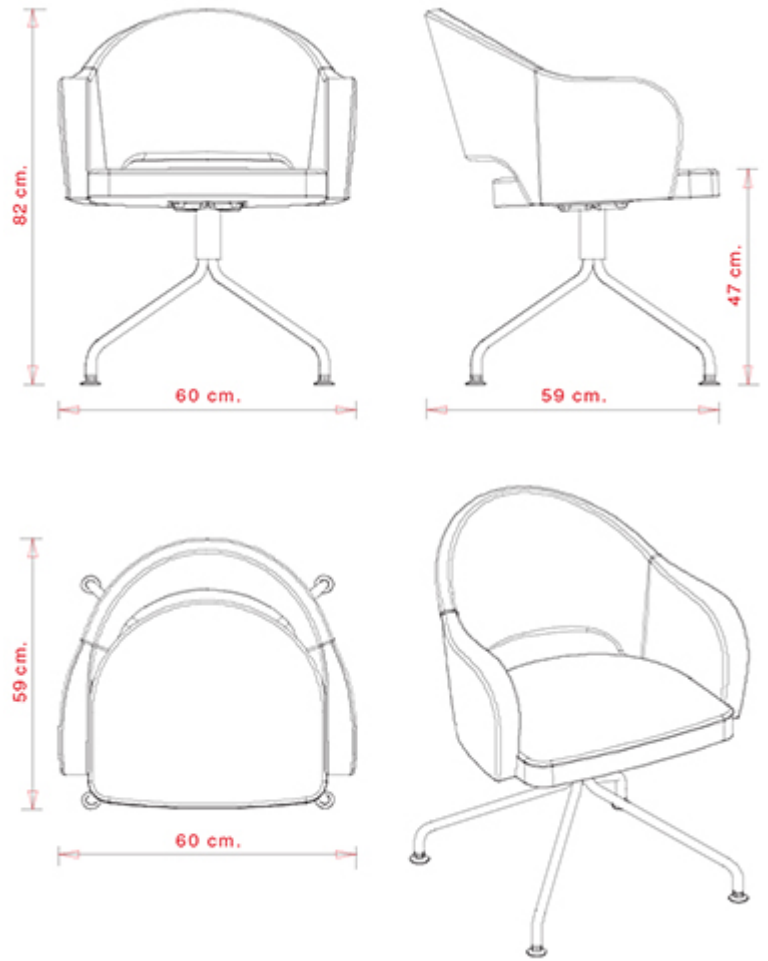

Armchair with 4 ways steel frame. Upholstered seat and back.

WEIGHT

9,8 kg

PACK

0,34 m³

PIECES PER BOX

1

FINISHES SEATING