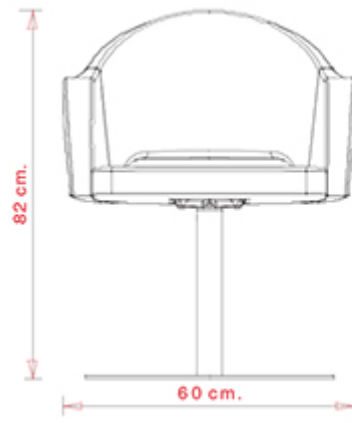

Agatha 046

AGATHA COLLECTION:

Agatha 046, Agatha 047, Agatha 048, Agatha 572, Agatha 046-DP, Agatha 046-DR, Agatha 383, Agatha 384,

Swivel armchair with central steel base. Upholstered seat and back.

WEIGHT