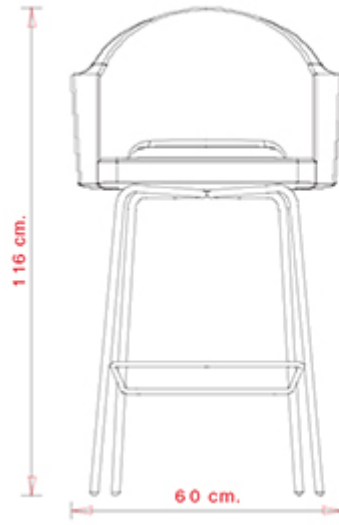

Agatha 384

AGATHA COLLECTION:

Agatha 046, Agatha 047, Agatha 048, Agatha 572, Agatha 046-DP, Agatha 046-DR, Agatha 383, Agatha 384,

Barstool with 4 legs steel frame. Upholstered seat and back.

WEIGHT

9,6 kg