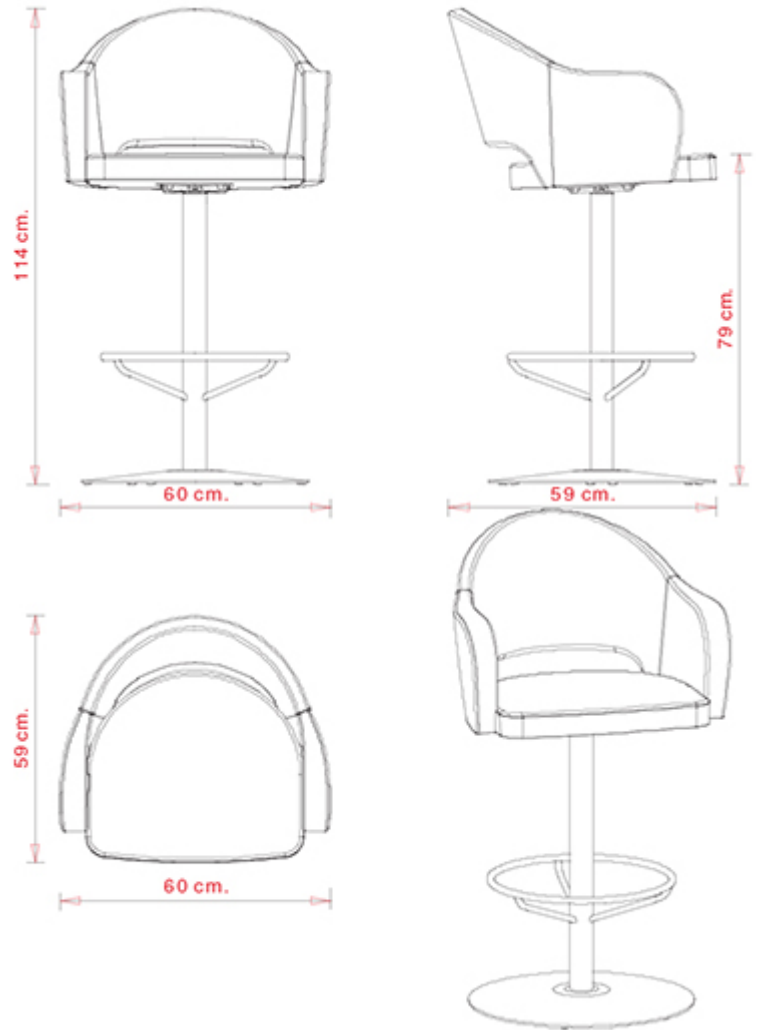

AGATHA COLLECTION:

Agatha 046, Agatha 047, Agatha 048, Agatha 572, Agatha 046-DP, Agatha 046-DR, Agatha 383, Agatha 384,

Swivel stool with central steel base frame. Upholstered seat and back.

WEIGHT

21,5 kg