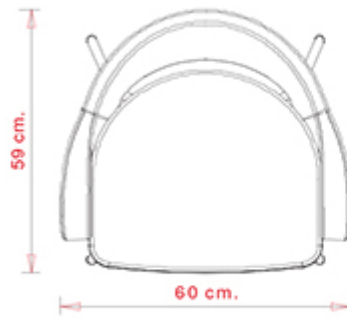

Agatha 047

AGATHA COLLECTION:

Agatha 046, Agatha 047, Agatha 048, Agatha 572, Agatha 046-DP, Agatha 046-DR, Agatha 383, Agatha 384,

Armchair with 4 legs steel frame. Upholstered seat and back.

WEIGHT

9,3 Kg