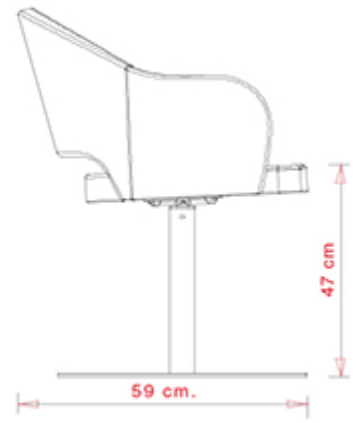

Agatha 046

AGATHA COLLECTION:

Agatha 046, Agatha 047, Agatha 048, Agatha 572, Agatha 046-DP, Agatha 046-DR, Agatha 383, Agatha 384,

Swivel armchair with central steel base. Upholstered seat and back.

WEIGHT