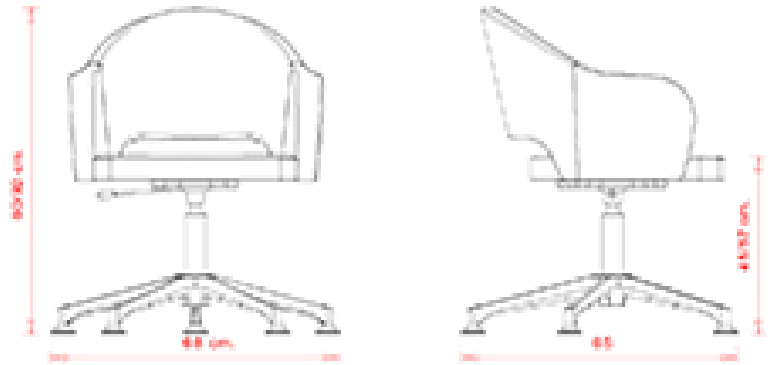

Swivel armchair with 5 ways aluminium frame. Upholstered seat and back.

WEIGHT

11,8 kg

PACK

0,50 m³

PIECES PER BOX

1

FINISHES SEATING