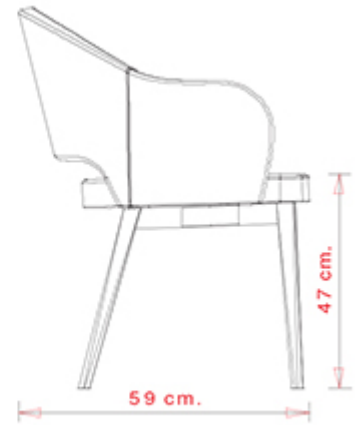

Armchair with beech wood frame. 4 legs. Upholstered seat and back.

WEIGHT

9,7 kg

PACK

0,34 m³

PIECES PER BOX

1

FINISHES SEATING