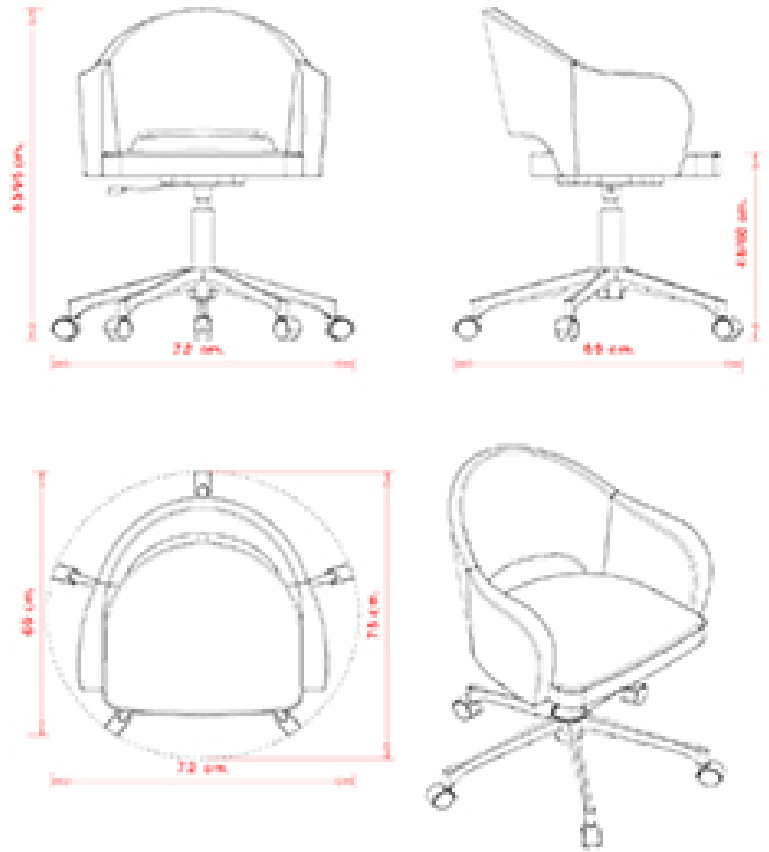

Agatha 046-DR

AGATHA COLLECTION:

Agatha 046, Agatha 047, Agatha 048, Agatha 572, Agatha 046-DP, Agatha 046-DR, Agatha 383, Agatha 384,

Swivel armchair with 5 ways on castors, aluminium frame. Upholstered seat and back.

WEIGHT

11,8 kg

PACK

0,50 m³

PIECES PER BOX

1