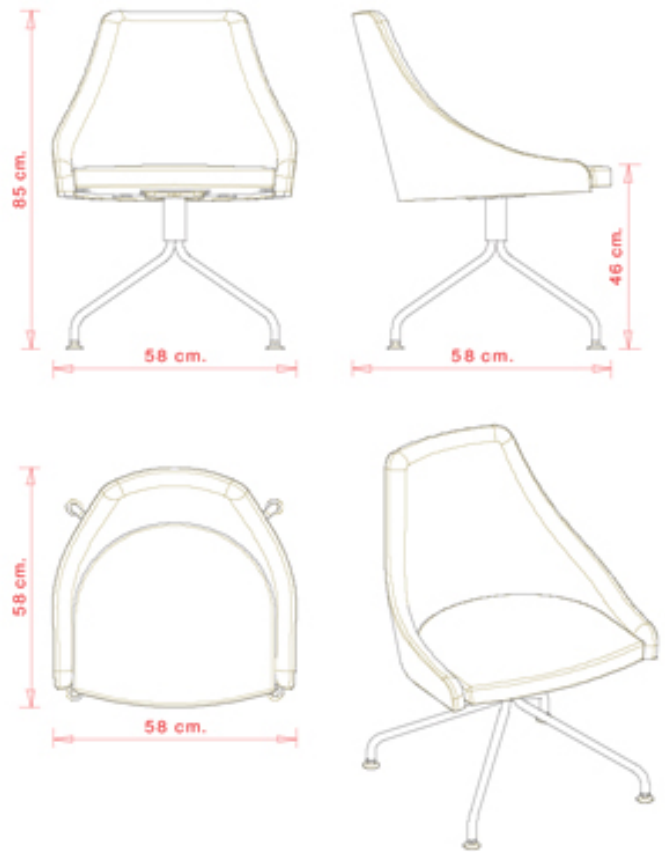

Armchair with 4 ways steel frame. Upholstered seat and back.

WEIGHT

9 kg

PACK

0,34 m³

PIECES PER BOX

1

FINISHES SEATING