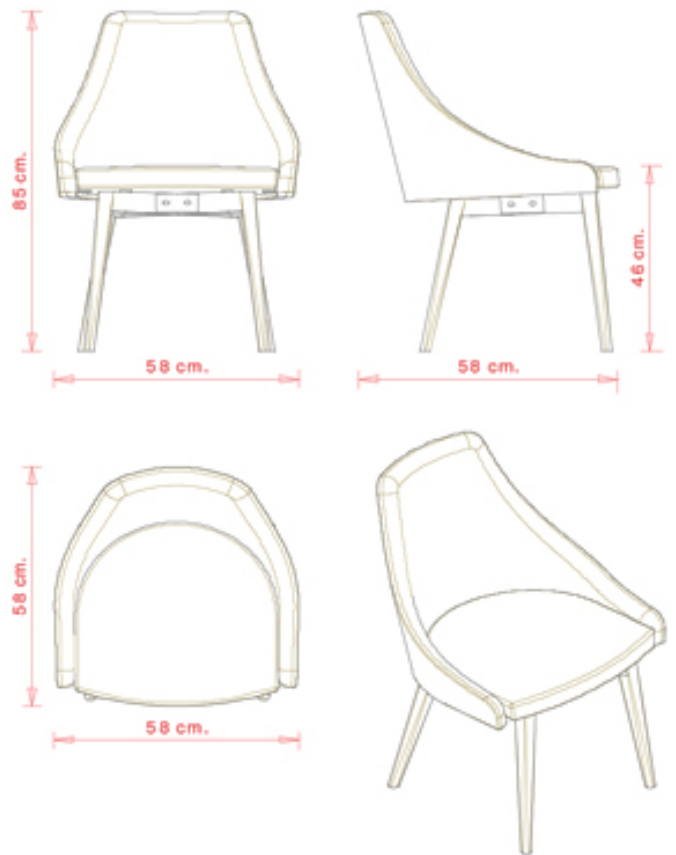

CR S Satin chrome

USES

coffee & restaurants, hotels, educational, entertainment, travel, office and waiting areas, retail, health care,

Kontea 590

KONTEA COLLECTION:
Kontea 586, Kontea 587, Kontea 588, Kontea 590, Kontea 307,
Kontea 310,