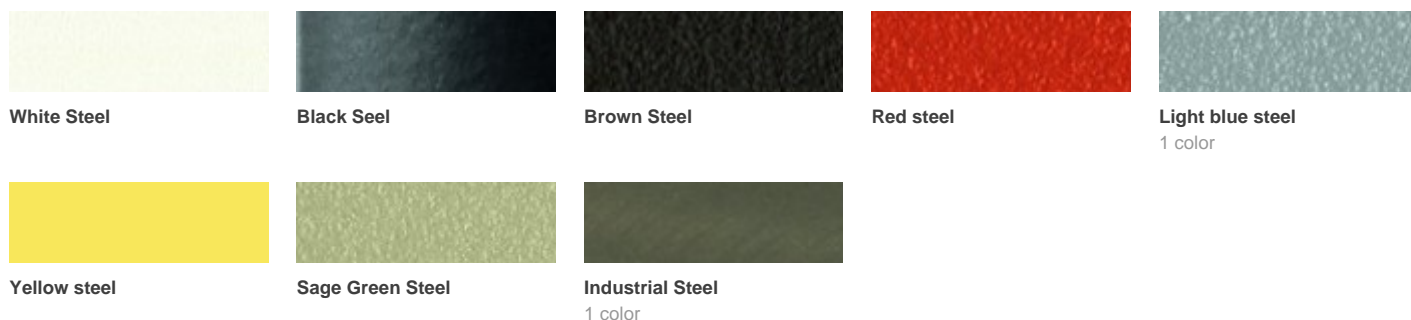

Slim S IN

design Paolo Vernier, 2017

Stackable chair with sled base in steel. Also available for outdoor use.

Finishing and Materials

Structure

Coating

Dimensions

Dimension	cm	inch
A	76	29.9