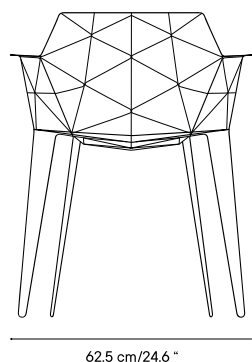

# MITJORN chair

Designed by Ramón Esteve

iSiMAR  
be mediterranean

Collection made of galvanized steel tube, polyester powder coated. The materials we use are durable, suitable for intensive use and weather-resistant. The MITJORN collection is perfect for indoor, outdoor and contract use. Our materials are noble, 100% recycled and recyclable, and environmentally friendly.

## Technical specifications / Especificaciones técnicas

DATE 2022

 Indoor & outdoor / Interior y exterior

 Galvanized steel / Acero galvanizado

 Cushion available / Cojín disponible

 Weight capacity / Peso máximo  
> 250 kg / 552 lb