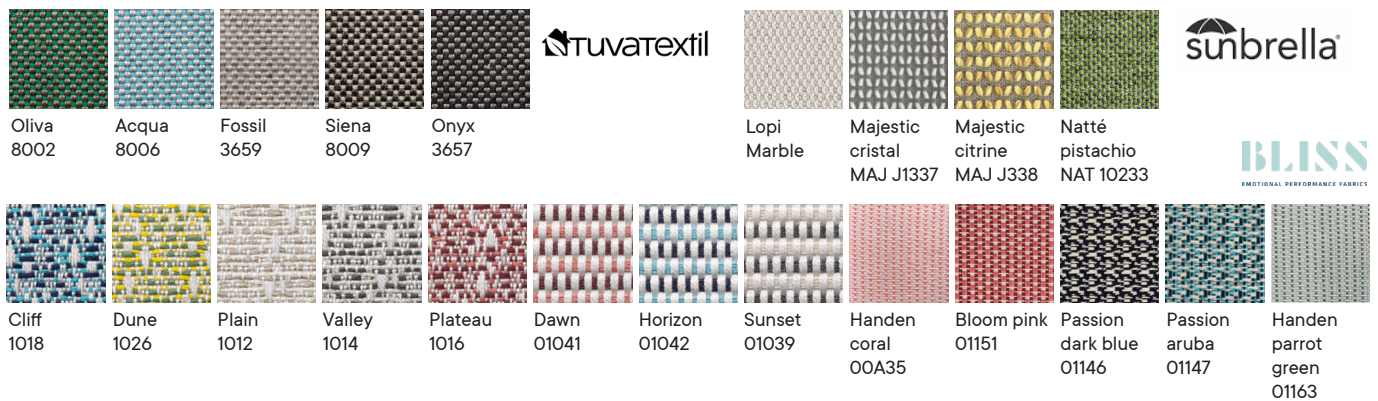

Anti-stain
Anti-manchas

Mildew Resistant
No se pudren

Easy to clean and maintain
Fácil limpieza y mantenimiento

FINISHES

Metal finishes / Acabados metálicos

Outdoor fabric / Tela exterior

Outdoor technical leather / Tapicería polipiel exterior