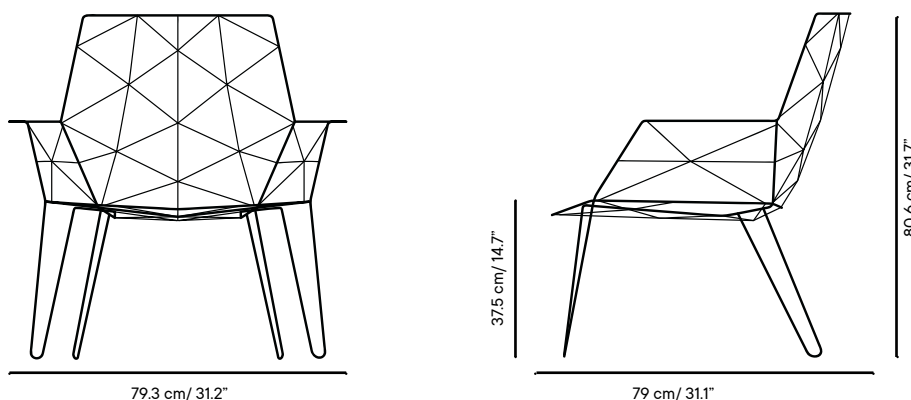

MITJORN reading

Designed by Ramón Esteve

Collection made of galvanized wire, polyester powder coated. The materials we use are durable, suitable for intensive use and weather-resistant. The MITJORN collection is perfect for indoor, outdoor and contract use. Our materials are noble, 100% recycled and recyclable, and environmentally friendly.

Technical specifications / Especificaciones técnicas

DATE 2022

 Indoor & outdoor / Interior y exterior

 Galvanized steel / Acero galvanizado

 Cushion available / Cojín disponible

 Weight capacity / Peso máximo
> 250 kg / 552 lb