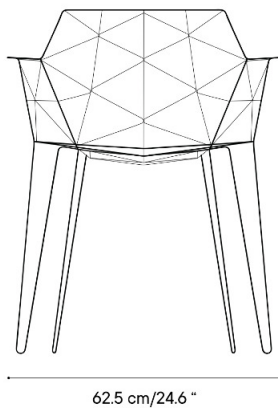

# MITJORN armchair

Designed by Ramón Esteve

Collection made of galvanized wire,  
polyester powder coated.

The materials we use are durable, suitable for intensive use and weather-resistant. Therefore, they are perfect for indoor, outdoor and contract use. Likewise, our materials are noble, 100% recycled and recyclable, and environmentally responsible.

## Size and measures / Tamaño y medidas