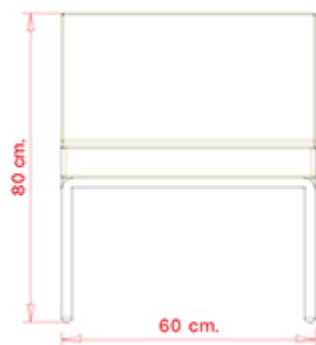

Carlo Bimbi

Zero 208ZERO COLLECTION:
Zero 208, Zero 209,

Modular sofa system with painted steel frame and cataphoresistreatment. Fabric for outdoors. Linear module.

STACKABLE

4

WEIGHT

7,6 kg

PACK0,56 m³**PIECES PER BOX**