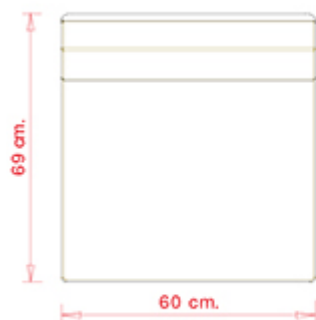

Carlo Bimbi

Zero 208ZERO COLLECTION:
Zero 208, Zero 209,

Modular sofa system with painted steel frame and cataphoresistreatment. Fabric for outdoors. Linear module.

STACKABLE

4

WEIGHT

7,6 kg

PACK0,56 m³**PIECES PER BOX**