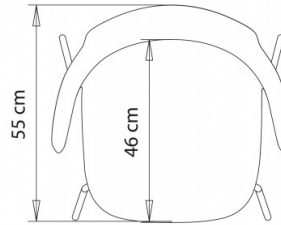

Classy 1091m

CLASSY COLLECTION:

Classy 1090, Classy 1091, Classy 1092, Classy 1092b, Classy 1095, Classy 1096, Classy 1097, Classy 1086, Classy 1087, Classy 1088, Classy 1089, Classy 1083, Classy 1084, Classy 1085, Classy 1090m, Classy 1091m, Classy 1092m, Classy 1092bm, Classy 1095m, Classy 1096m, Classy 1097m, Classy 1097bm, Classy 1086m, Classy 1087m, Classy 1088m, Classy 1089m, Classy 1083m, Classy 1084m, Classy 1085m,

Chair with armrests with steel frame, 4 legs.

WEIGHT

6 Kg

PACK

0,31 m³

PIECES PER BOX

1

FINISHES SEATING