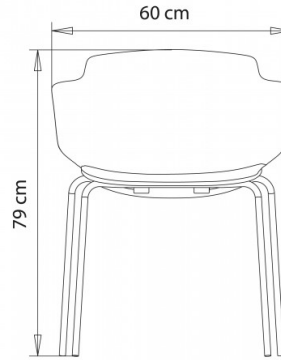

Classy 1091m

CLASSY COLLECTION:

Classy 1090, Classy 1091, Classy 1092, Classy 1092b, Classy 1095, Classy 1096, Classy 1097, Classy 1086, Classy 1087, Classy 1088, Classy 1089, Classy 1083, Classy 1084, Classy 1085, Classy 1090m, Classy 1091m, Classy 1092m, Classy 1092bm, Classy 1095m, Classy 1096m, Classy 1097m, Classy 1097bm, Classy 1086m, Classy 1087m, Classy 1088m, Classy 1089m, Classy 1083m, Classy 1084m, Classy 1085m,

Chair with armrests with steel frame, 4 legs.

WEIGHT

6 Kg

PACK

0,31 m³

PIECES PER BOX

1

FINISHES SEATING