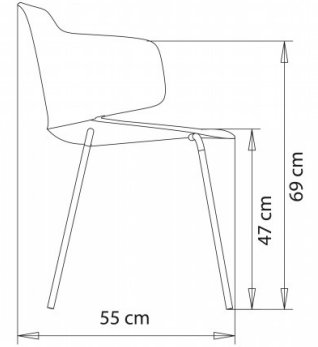

Classy 1091m

CLASSY COLLECTION:

Classy 1090, Classy 1091, Classy 1092, Classy 1092b, Classy 1095, Classy 1096, Classy 1097, Classy 1086, Classy 1087, Classy 1088, Classy 1089, Classy 1083, Classy 1084, Classy 1085, Classy 1090m, Classy 1091m, Classy 1092m, Classy 1092bm, Classy 1095m, Classy 1096m, Classy 1097m, Classy 1097bm, Classy 1086m, Classy 1087m, Classy 1088m, Classy 1089m, Classy 1083m, Classy 1084m, Classy 1085m,

Chair with armrests with steel frame, 4 legs.

WEIGHT

6 Kg

PACK

0,31 m³

PIECES PER BOX

1

FINISHES SEATING