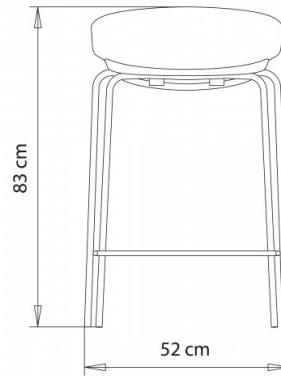

Classy 1092bm

CLASSY COLLECTION:

Classy 1090, Classy 1091, Classy 1092, Classy 1092b, Classy 1095, Classy 1096, Classy 1097, Classy 1086, Classy 1087, Classy 1088, Classy 1089, Classy 1083, Classy 1084, Classy 1085, Classy 1090m, Classy 1091m, Classy 1092m, Classy 1092bm, Classy 1095m, Classy 1096m, Classy 1097m, Classy 1097bm, Classy 1086m, Classy 1087m, Classy 1088m, Classy 1089m, Classy 1083m, Classy 1084m, Classy 1085m,

Barstool, 4-leg tubular steel frame, upholstered shell. Seat h.65.

WEIGHT

6 Kg

PACK

0,33 m³

PIECES PER BOX

1

FINISHES SEATING