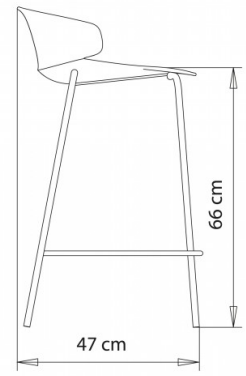

Classy 1092bm

CLASSY COLLECTION:

Classy 1090, Classy 1091, Classy 1092, Classy 1092b, Classy 1095, Classy 1096, Classy 1097, Classy 1086, Classy 1087, Classy 1088, Classy 1089, Classy 1083, Classy 1084, Classy 1085, Classy 1090m, Classy 1091m, Classy 1092m, Classy 1092bm, Classy 1095m, Classy 1096m, Classy 1097m, Classy 1097bm, Classy 1086m, Classy 1087m, Classy 1088m, Classy 1089m, Classy 1083m, Classy 1084m, Classy 1085m,

Barstool, 4-leg tubular steel frame, upholstered shell. Seat h.65.

WEIGHT

6 Kg

PACK

0,33 m³

PIECES PER BOX

1

FINISHES SEATING