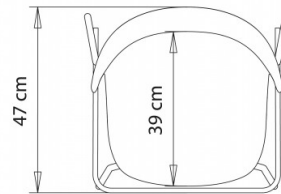

Barstool, 4-leg tubular steel frame, upholstered shell. Seat h.65.

WEIGHT

6 Kg

PACK

0,33 m³

PIECES PER BOX

1

FINISHES SEATING