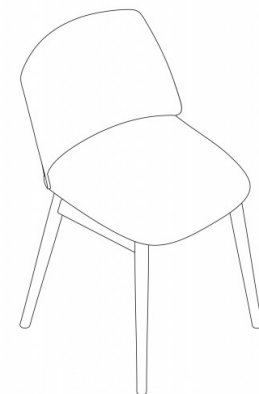

Classy 1095m

CLASSY COLLECTION:

Classy 1090, Classy 1091, Classy 1092, Classy 1092b, Classy 1095, Classy 1096, Classy 1097, Classy 1086, Classy 1087, Classy 1088, Classy 1089, Classy 1083, Classy 1084, Classy 1085, Classy 1090m, Classy 1091m, Classy 1092m, Classy 1092bm, Classy 1095m, Classy 1096m, Classy 1097m, Classy 1097bm, Classy 1086m, Classy 1087m, Classy 1088m, Classy 1089m, Classy 1083m, Classy 1084m, Classy 1085m,

Chair with ashwood frame, 4 legs. Upholstered shell.

The wooden frames of the Agami collection are FSC® certified.

WEIGHT

5,2 Kg

PACK

0,32 m³

PIECES PER BOX

1