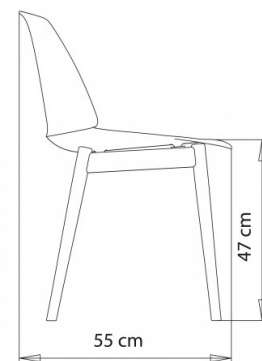

Classy 1095m

CLASSY COLLECTION:

Classy 1090, Classy 1091, Classy 1092, Classy 1092b, Classy 1095, Classy 1096, Classy 1097, Classy 1086, Classy 1087, Classy 1088, Classy 1089, Classy 1083, Classy 1084, Classy 1085, Classy 1090m, Classy 1091m, Classy 1092m, Classy 1092bm, Classy 1095m, Classy 1096m, Classy 1097m, Classy 1097bm, Classy 1086m, Classy 1087m, Classy 1088m, Classy 1089m, Classy 1083m, Classy 1084m, Classy 1085m,

Chair with ashwood frame, 4 legs. Upholstered shell.

The wooden frames of the Agami collection are FSC® certified.

WEIGHT

5,2 Kg

PACK

0,32 m³

PIECES PER BOX

1