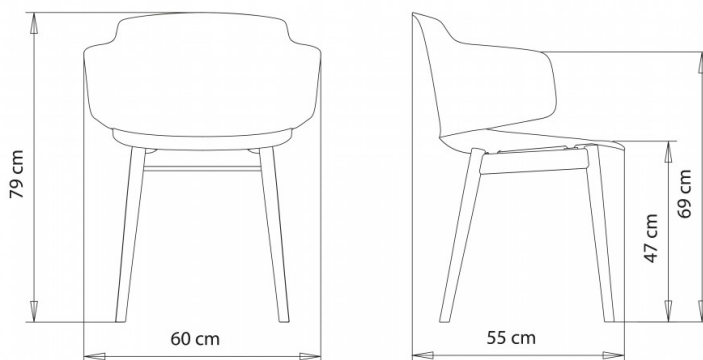

Classy1096m

CLASSY COLLECTION:

Classy 1090, Classy 1091, Classy 1092, Classy 1092b, Classy 1095, Classy 1096, Classy 1097, Classy 1086, Classy 1087, Classy 1088, Classy 1089, Classy 1083, Classy 1084, Classy 1085, Classy 1090m, Classy 1091m, Classy 1092m, Classy 1092bm, Classy 1095m, Classy1096m, Classy 1097m, Classy 1097bm, Classy 1086m, Classy 1087m, Classy 1088m, Classy 1089m, Classy 1083m, Classy 1084m, Classy 1085m,

Chair with armrests with ashwood frame, 4 legs.

The wooden frames of the Agami collection are FSC® certified.

WEIGHT

6 kg

PACK

0,32 m³

PIECES PER BOX

1