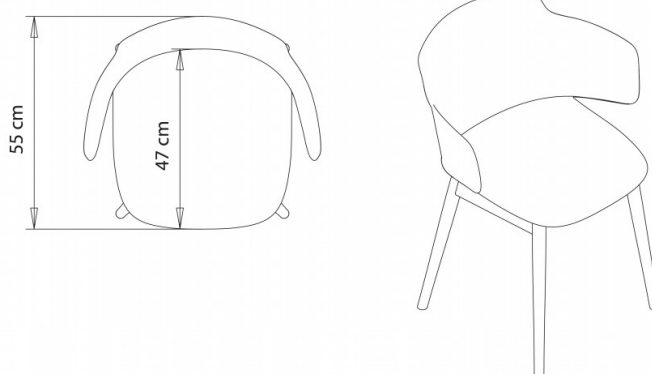

Classy1096m

CLASSY COLLECTION:

Classy 1090, Classy 1091, Classy 1092, Classy 1092b, Classy 1095, Classy 1096, Classy 1097, Classy 1086, Classy 1087, Classy 1088, Classy 1089, Classy 1083, Classy 1084, Classy 1085, Classy 1090m, Classy 1091m, Classy 1092m, Classy 1092bm, Classy 1095m, Classy1096m, Classy 1097m, Classy 1097bm, Classy 1086m, Classy 1087m, Classy 1088m, Classy 1089m, Classy 1083m, Classy 1084m, Classy 1085m,

Chair with armrests with ashwood frame, 4 legs.

The wooden frames of the Agami collection are FSC® certified.

WEIGHT

6 kg

PACK

0,32 m³

PIECES PER BOX

1