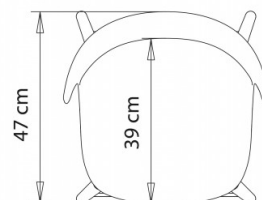

Classy 1097bm

CLASSY COLLECTION:

Classy 1090, Classy 1091, Classy 1092, Classy 1092b, Classy 1095, Classy 1096, Classy 1097, Classy 1086, Classy 1087, Classy 1088, Classy 1089, Classy 1083, Classy 1084, Classy 1085, Classy 1090m, Classy 1091m, Classy 1092m, Classy 1092bm, Classy 1095m, Classy 1096m, Classy 1097m, Classy 1097bm, Classy 1086m, Classy 1087m, Classy 1088m, Classy 1089m, Classy 1083m, Classy 1084m, Classy 1085m,

Barstool with ashwood frame, 4 legs. Upholstered shell. Seat-height h.65.

The wooden frames of the Agami collection are FSC® certified.

WEIGHT

6,3 Kg

PACK

0,27 m³

PIECES PER BOX

1