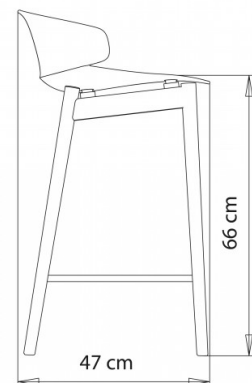

Classy 1097bm

CLASSY COLLECTION:

Classy 1090, Classy 1091, Classy 1092, Classy 1092b, Classy 1095, Classy 1096, Classy 1097, Classy 1086, Classy 1087, Classy 1088, Classy 1089, Classy 1083, Classy 1084, Classy 1085, Classy 1090m, Classy 1091m, Classy 1092m, Classy 1092bm, Classy 1095m, Classy 1096m, Classy 1097m, Classy 1097bm, Classy 1086m, Classy 1087m, Classy 1088m, Classy 1089m, Classy 1083m, Classy 1084m, Classy 1085m,

Barstool with ashwood frame, 4 legs. Upholstered shell. Seat-height h.65.

The wooden frames of the Agami collection are FSC® certified.

WEIGHT

6,3 Kg

PACK

0,27 m³

PIECES PER BOX

1