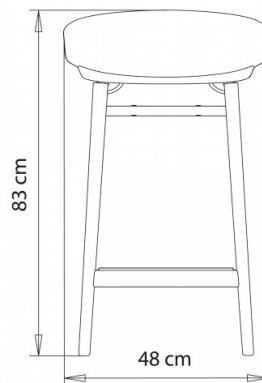

Classy 1097bm

CLASSY COLLECTION:

Classy 1090, Classy 1091, Classy 1092, Classy 1092b, Classy 1095, Classy 1096, Classy 1097, Classy 1086, Classy 1087, Classy 1088, Classy 1089, Classy 1083, Classy 1084, Classy 1085, Classy 1090m, Classy 1091m, Classy 1092m, Classy 1092bm, Classy 1095m, Classy 1096m, Classy 1097m, Classy 1097bm, Classy 1086m, Classy 1087m, Classy 1088m, Classy 1089m, Classy 1083m, Classy 1084m, Classy 1085m,

Barstool with ashwood frame, 4 legs. Upholstered shell. Seat-height h.65.

The wooden frames of the Agami collection are FSC® certified.

WEIGHT

6,3 Kg

PACK

0,27 m³

PIECES PER BOX

1