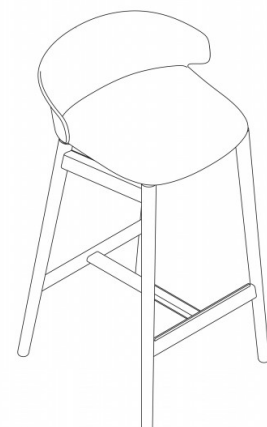

Classy 1097bm

CLASSY COLLECTION:

Classy 1090, Classy 1091, Classy 1092, Classy 1092b, Classy 1095, Classy 1096, Classy 1097, Classy 1086, Classy 1087, Classy 1088, Classy 1089, Classy 1083, Classy 1084, Classy 1085, Classy 1090m, Classy 1091m, Classy 1092m, Classy 1092bm, Classy 1095m, Classy 1096m, Classy 1097m, Classy 1097bm, Classy 1086m, Classy 1087m, Classy 1088m, Classy 1089m, Classy 1083m, Classy 1084m, Classy 1085m,

Barstool with ashwood frame, 4 legs. Upholstered shell. Seat-height h.65.

The wooden frames of the Agami collection are FSC® certified.

WEIGHT

6,3 Kg

PACK

0,27 m³

PIECES PER BOX

1