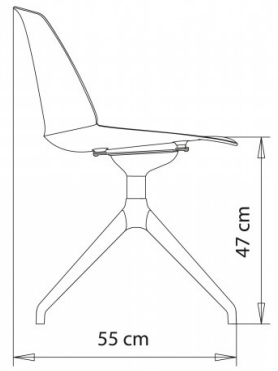

Classy 1086m

CLASSY COLLECTION:

Classy 1090, Classy 1091, Classy 1092, Classy 1092b, Classy 1095, Classy 1096, Classy 1097, Classy 1086, Classy 1087, Classy 1088, Classy 1089, Classy 1083, Classy 1084, Classy 1085, Classy 1090m, Classy 1091m, Classy 1092m, Classy 1092bm, Classy 1095m, Classy 1096m, Classy 1097m, Classy 1097bm, Classy 1086m, Classy 1087m, Classy 1088m, Classy 1089m, Classy 1083m, Classy 1084m, Classy 1085m,

Swivel chair with 4-star die cast aluminium frame. Upholstered shell.

WEIGHT

7,5 Kg

PACK

0,38 m³

PIECES PER BOX

1

FINISHES SEATING