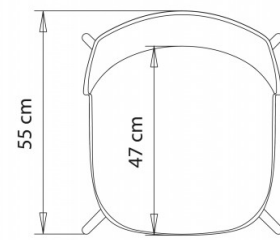

Classy 1086m

CLASSY COLLECTION:

Classy 1090, Classy 1091, Classy 1092, Classy 1092b, Classy 1095, Classy 1096, Classy 1097, Classy 1086, Classy 1087, Classy 1088, Classy 1089, Classy 1083, Classy 1084, Classy 1085, Classy 1090m, Classy 1091m, Classy 1092m, Classy 1092bm, Classy 1095m, Classy 1096m, Classy 1097m, Classy 1097bm, Classy 1086m, Classy 1087m, Classy 1088m, Classy 1089m, Classy 1083m, Classy 1084m, Classy 1085m,

Swivel chair with 4-star die cast aluminium frame. Upholstered shell.

WEIGHT

7,5 Kg

PACK

0,38 m³

PIECES PER BOX

1

FINISHES SEATING