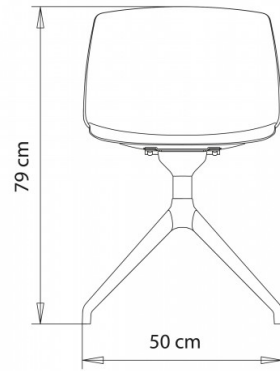

Classy 1086m

CLASSY COLLECTION:

Classy 1090, Classy 1091, Classy 1092, Classy 1092b, Classy 1095, Classy 1096, Classy 1097, Classy 1086, Classy 1087, Classy 1088, Classy 1089, Classy 1083, Classy 1084, Classy 1085, Classy 1090m, Classy 1091m, Classy 1092m, Classy 1092bm, Classy 1095m, Classy 1096m, Classy 1097m, Classy 1097bm, Classy 1086m, Classy 1087m, Classy 1088m, Classy 1089m, Classy 1083m, Classy 1084m, Classy 1085m,

Swivel chair with 4-star die cast aluminium frame. Upholstered shell.

WEIGHT

7,5 Kg

PACK

0,38 m³

PIECES PER BOX

1

FINISHES SEATING