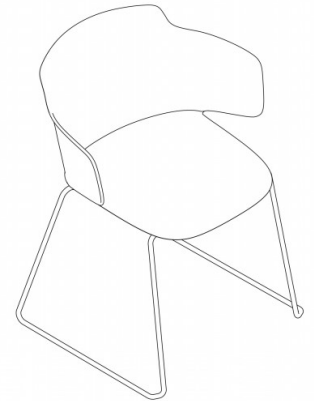

Classy 1084m

CLASSY COLLECTION:

Classy 1090, Classy 1091, Classy 1092, Classy 1092b, Classy 1095, Classy 1096, Classy 1097, Classy 1086, Classy 1087, Classy 1088, Classy 1089, Classy 1083, Classy 1084, Classy 1085, Classy 1090m, Classy 1091m, Classy 1092m, Classy 1092bm, Classy 1095m, Classy 1096m, Classy 1097m, Classy 1097bm, Classy 1086m, Classy 1087m, Classy 1088m, Classy 1089m, Classy 1083m, Classy 1084m, Classy 1085m,

Chair with armrests with sled steel frame. Upholstered shell.

WEIGHT

7,5 Kg

PACK

0,31 m³

PIECES PER BOX

1

FINISHES SEATING