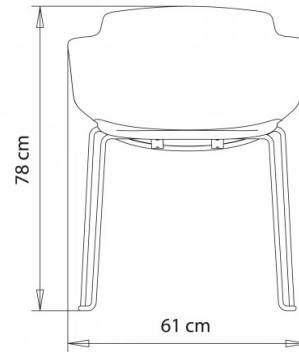

Classy 1084m

CLASSY COLLECTION:

Classy 1090, Classy 1091, Classy 1092, Classy 1092b, Classy 1095, Classy 1096, Classy 1097, Classy 1086, Classy 1087, Classy 1088, Classy 1089, Classy 1083, Classy 1084, Classy 1085, Classy 1090m, Classy 1091m, Classy 1092m, Classy 1092bm, Classy 1095m, Classy 1096m, Classy 1097m, Classy 1097bm, Classy 1086m, Classy 1087m, Classy 1088m, Classy 1089m, Classy 1083m, Classy 1084m, Classy 1085m,

Chair with armrests with sled steel frame. Upholstered shell.

WEIGHT

7,5 Kg

PACK

0,31 m³

PIECES PER BOX

1

FINISHES SEATING