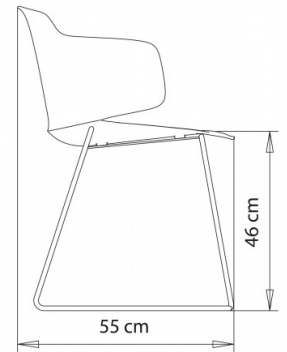

Classy 1084m

CLASSY COLLECTION:

Classy 1090, Classy 1091, Classy 1092, Classy 1092b, Classy 1095, Classy 1096, Classy 1097, Classy 1086, Classy 1087, Classy 1088, Classy 1089, Classy 1083, Classy 1084, Classy 1085, Classy 1090m, Classy 1091m, Classy 1092m, Classy 1092bm, Classy 1095m, Classy 1096m, Classy 1097m, Classy 1097bm, Classy 1086m, Classy 1087m, Classy 1088m, Classy 1089m, Classy 1083m, Classy 1084m, Classy 1085m,

Chair with armrests with sled steel frame. Upholstered shell.

WEIGHT

7,5 Kg

PACK

0,31 m³

PIECES PER BOX

1

FINISHES SEATING