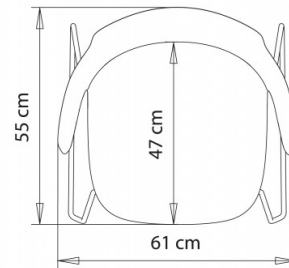

Chair with armrests with sled steel frame. Upholstered shell.

WEIGHT

7,5 Kg

PACK

0,31 m³

PIECES PER BOX

1

FINISHES SEATING