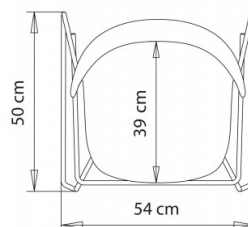

Barstool with sled steel frame.
Upholstered shell.

WEIGHT

8,3 Kg

PACK

0,33 m³

PIECES PER BOX

1

FINISHES SEATING