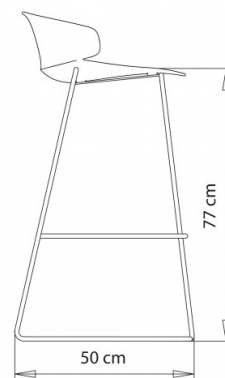

Classy 1085m

CLASSY COLLECTION:

Classy 1090, Classy 1091, Classy 1092, Classy 1092b, Classy 1095, Classy 1096, Classy 1097, Classy 1086, Classy 1087, Classy 1088, Classy 1089, Classy 1083, Classy 1084, Classy 1085, Classy 1090m, Classy 1091m, Classy 1092m, Classy 1092bm, Classy 1095m, Classy 1096m, Classy 1097m, Classy 1097bm, Classy 1086m, Classy 1087m, Classy 1088m, Classy 1089m, Classy 1083m, Classy 1084m, Classy 1085m,

Barstool with sled steel frame.
Upholstered shell.

WEIGHT

8,3 Kg

PACK

0,33 m³

PIECES PER BOX

1

FINISHES SEATING