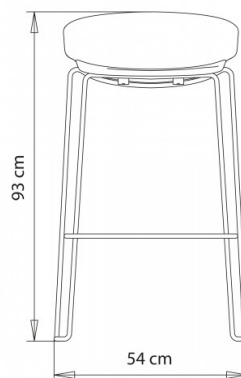

Classy 1085m

CLASSY COLLECTION:

Classy 1090, Classy 1091, Classy 1092, Classy 1092b, Classy 1095, Classy 1096, Classy 1097, Classy 1086, Classy 1087, Classy 1088, Classy 1089, Classy 1083, Classy 1084, Classy 1085, Classy 1090m, Classy 1091m, Classy 1092m, Classy 1092bm, Classy 1095m, Classy 1096m, Classy 1097m, Classy 1097bm, Classy 1086m, Classy 1087m, Classy 1088m, Classy 1089m, Classy 1083m, Classy 1084m, Classy 1085m,

Barstool with sled steel frame.
Upholstered shell.

WEIGHT

8,3 Kg

PACK

0,33 m³

PIECES PER BOX

1

FINISHES SEATING