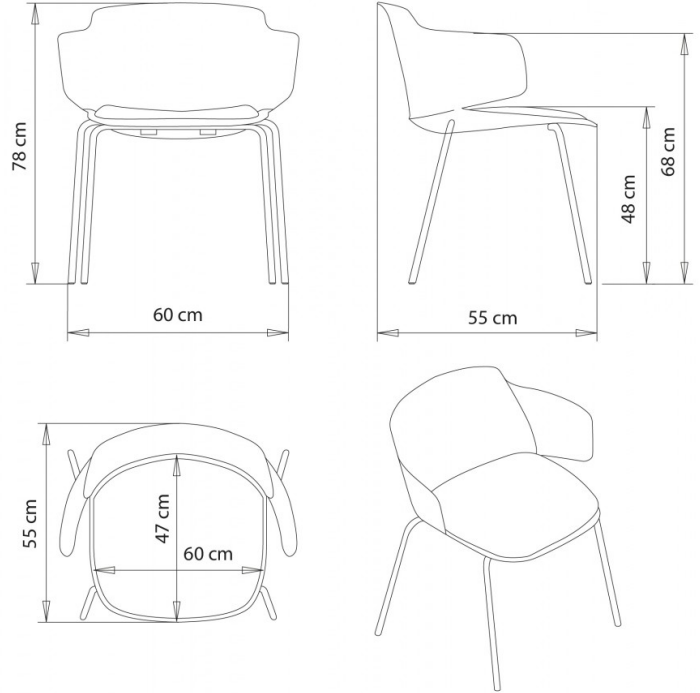

Classy 1091N

CLASSY COLLECTION:

Classy 1090, Classy 1090N, Classy 1090m, Classy 1091, Classy 1091N, Classy 1091m, Classy 1092, Classy 1092m, Classy 1092b, Classy 1092bm, Classy 1095, Classy 1095m, Classy 1095N, Classy 1096, Classy 1096m, Classy 1096N, Classy 1097, Classy 1097m, Classy 1097bm, Classy 1083, Classy 1083m, Classy 1083N, Classy 1084, Classy 1084N, Classy 1084m, Classy 1085, Classy 1085m, Classy 1086, Classy 1086m, Classy 1086N, Classy 1087, Classy 1087m, Classy 1087N, Classy 1088, Classy 1088m, Classy 1088N, Classy 1089, Classy 1089m, Classy 1089N,

Chair with armrests and 4 legs steel frame. Upholstered seat.

WEIGHT

6,5 Kg

PACK

0,34 m³

PIECES PER BOX

1

FINISHES SEATING