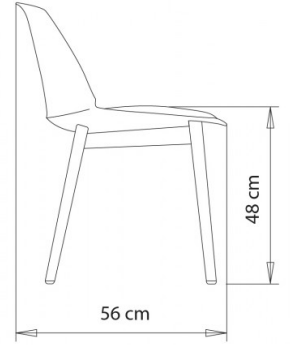

Classy 1095N

CLASSY COLLECTION:

Classy 1090, Classy 1090N, Classy 1090m, Classy 1091, Classy 1091N, Classy 1091m, Classy 1092, Classy 1092m, Classy 1092b, Classy 1092bm, Classy 1095, Classy 1095m, Classy 1095N, Classy 1096, Classy1096m, Classy 1096N, Classy 1097, Classy 1097m, Classy 1097bm, Classy 1083, Classy 1083m, Classy 1083N, Classy 1084, Classy 1084N, Classy 1084m, Classy 1085, Classy 1085m, Classy 1086, Classy 1086m, Classy 1086N, Classy 1087, Classy 1087m, Classy 1087N, Classy 1088, Classy 1088m, Classy 1088N, Classy 1089, Classy 1089m, Classy 1089N,

Chair with 4 legs ashwood frame and upholstered seat.

WEIGHT

5,8 Kg

PACK

0,34 m³

PIECES PER BOX

1

FINISHES SEATING