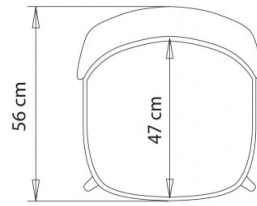

Chair with 4 legs ashwood frame and upholstered seat.

WEIGHT

5,8 Kg

PACK

0,34 m³

PIECES PER BOX

1

FINISHES SEATING