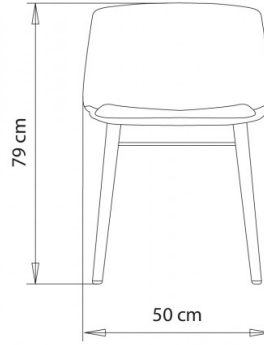

Classy 1095N

CLASSY COLLECTION:

Classy 1090, Classy 1090N, Classy 1090m, Classy 1091, Classy 1091N, Classy 1091m, Classy 1092, Classy 1092m, Classy 1092b, Classy 1092bm, Classy 1095, Classy 1095m, Classy 1095N, Classy 1096, Classy1096m, Classy 1096N, Classy 1097, Classy 1097m, Classy 1097bm, Classy 1083, Classy 1083m, Classy 1083N, Classy 1084, Classy 1084N, Classy 1084m, Classy 1085, Classy 1085m, Classy 1086, Classy 1086m, Classy 1086N, Classy 1087, Classy 1087m, Classy 1087N, Classy 1088, Classy 1088m, Classy 1088N, Classy 1089, Classy 1089m, Classy 1089N,

Chair with 4 legs ashwood frame and upholstered seat.

WEIGHT

5,8 Kg

PACK

0,34 m³

PIECES PER BOX

1

FINISHES SEATING