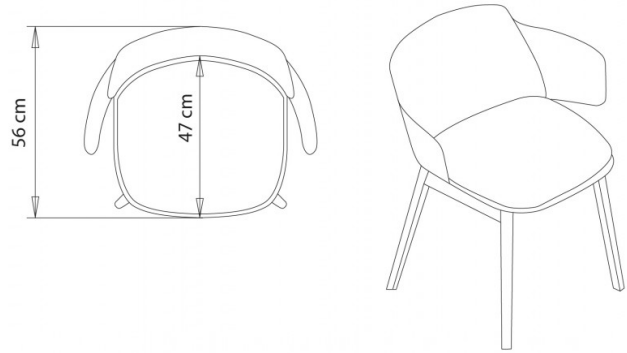

Classy 1096N

CLASSY COLLECTION:

Classy 1090, Classy 1090N, Classy 1090m, Classy 1091, Classy 1091N, Classy 1091m, Classy 1092, Classy 1092m, Classy 1092b, Classy 1092bm, Classy 1095, Classy 1095m, Classy 1095N, Classy 1096, Classy 1096m, Classy 1096N, Classy 1097, Classy 1097m, Classy 1097bm, Classy 1083, Classy 1083m, Classy 1083N, Classy 1084, Classy 1084N, Classy 1084m, Classy 1085, Classy 1085m, Classy 1086, Classy 1086m, Classy 1086N, Classy 1087, Classy 1087m, Classy 1087N, Classy 1088, Classy 1088m, Classy 1088N, Classy 1089, Classy 1089m, Classy 1089N,

Chair with armrests and 4 legs ashwood frame. Upholstered seat.

WEIGHT

6,4 Kg

PACK

0,34 m³

PIECES PER BOX

1

FINISHES SEATING