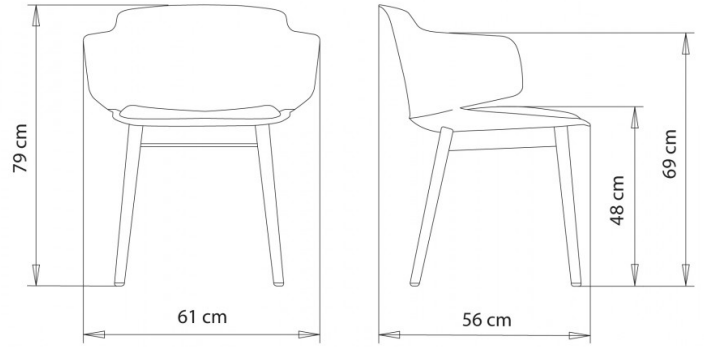

Chair with armrests and 4 legs ashwood frame. Upholstered seat.

WEIGHT

6,4 Kg

PACK

0,34 m³

PIECES PER BOX

1

FINISHES SEATING