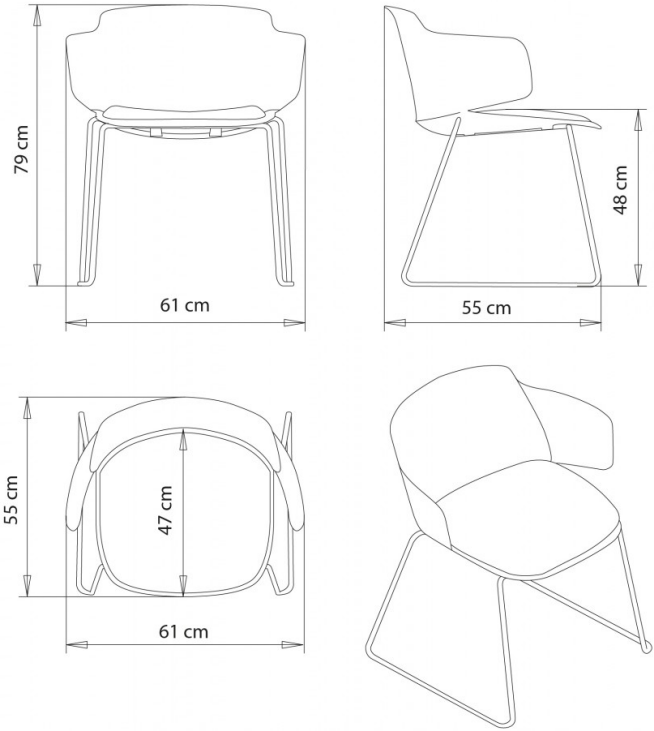

Classy 1084N

CLASSY COLLECTION:

Classy 1090, Classy 1090N, Classy 1090m, Classy 1091, Classy 1091N, Classy 1091m, Classy 1092, Classy 1092m, Classy 1092b, Classy 1092bm, Classy 1095, Classy 1095m, Classy 1095N, Classy 1096, Classy 1096m, Classy 1096N, Classy 1097, Classy 1097m, Classy 1097bm, Classy 1083, Classy 1083m, Classy 1083N, Classy 1084, Classy 1084N, Classy 1084m, Classy 1085, Classy 1085m, Classy 1086, Classy 1086m, Classy 1086N, Classy 1087, Classy 1087m, Classy 1087N, Classy 1088, Classy 1088m, Classy 1088N, Classy 1089, Classy 1089m, Classy 1089N,

Chair with armrests and sled steel frame. Upholstered seat.

WEIGHT

8 Kg

PACK

0,34 m³

PIECES PER BOX

1

FINISHES SEATING